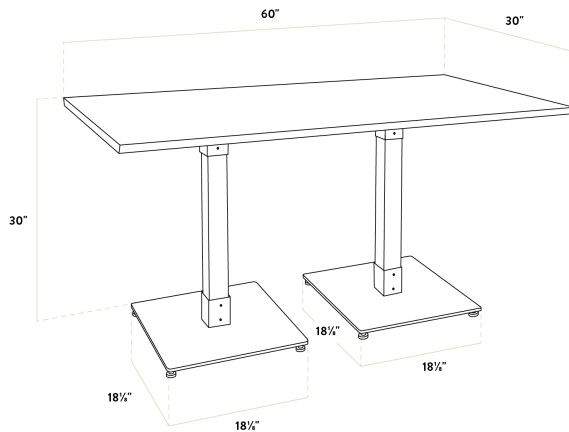

Features

- Industrial-style antique natural wood columns with steel base plates and spiders
- Solid 1 1/2" thick live edge table top
- Wide, square base with adjustable feet ensures table stability
- 60" length is perfect for seating 6 guests comfortably
- Pair with Lancaster Table & Seating industrial chairs (sold separately)

Certifications

 Seating Capacity: 6

Technical Data

Length	60 Inches
Width	30 Inches
Height Style	Standard Height
Base Color	Black
Color	Brown
Features	Live Edge
Finish	Natural
Frame Material	Metal
Samples Available	Yes
Shape	Rectangle

Technical Data

Style	Solid Wood
Table Seating Capacity	6 Chairs
Tabletop Material	Wood
Tabletop Thickness	1 1/4 Inches
Type	Tables
Usage	Indoor

Plan View

Notes & Details

Feature beautiful wood with reliable durability in your dining room by choosing this Lancaster Table & Seating industrial 30" x 60" solid wood live edge standard height table with antique natural finish. Complete with an attractive table top and standard height bases, this table is the perfect addition to your winery, brewery, or farm-to-table eatery. It combines the natural look of wood with rugged metal accents to add a rustic element with contemporary flair to your establishment. The antique natural finish highlights the distinctive woodgrain patterns and gives the table a unique aesthetic that can't be duplicated.

Thanks to its 1 1/2" thick European beechwood construction, the table top is durable enough to withstand the wear and tear of everyday use. Its underside includes V-shaped metal braces that prevent the wood from warping, which helps to maintain the smooth, sturdy surface. This table top also features 2 live edges for a rustic look that captures the natural beauty of wood. At 60" in length, it can comfortably seat 6 guests.