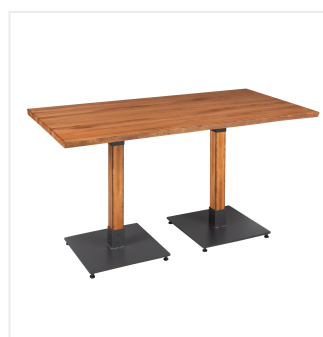

Lancaster Table & Seating Industrial 30" x 60" Solid Wood Live Edge Standard Height Table with Antique Natural Finish

#3493060CLN30

Item #: 3493060CLN30 Qty: _____

Project: _____

Approval: _____ Date: _____

Features

- Industrial-style antique natural wood columns with steel base plates and spiders
- Solid 1 1/2" thick live edge table top
- Wide, square base with adjustable feet ensures table stability
- 60" length is perfect for seating 6 guests comfortably
- Pair with Lancaster Table & Seating industrial chairs (sold separately)

Technical Data

Style	Solid Wood
Table Seating Capacity	6 Chairs
Tabletop Material	Wood
Tabletop Thickness	1 1/4 Inches
Type	Tables
Usage	Indoor

Plan View

Notes & Details

Feature beautiful wood with reliable durability in your dining room by choosing this Lancaster Table & Seating industrial 30" x 60" solid wood live edge standard height table with antique natural finish. Complete with an attractive table top and standard height bases, this table is the perfect addition to your winery, brewery, or farm-to-table eatery. It combines the natural look of wood with rugged metal accents to add a rustic element with contemporary flair to your establishment. The antique natural finish highlights the distinctive woodgrain patterns and gives the table a unique aesthetic that can't be duplicated.

Thanks to its 1 1/2" thick European beechwood construction, the table top is durable enough to withstand the wear and tear of everyday use. Its underside includes V-shaped metal braces that prevent the wood from warping, which helps to maintain the smooth, sturdy surface. This table top also features 2 live edges for a rustic look that captures the natural beauty of wood. At 60" in length, it can comfortably seat 6 guests.