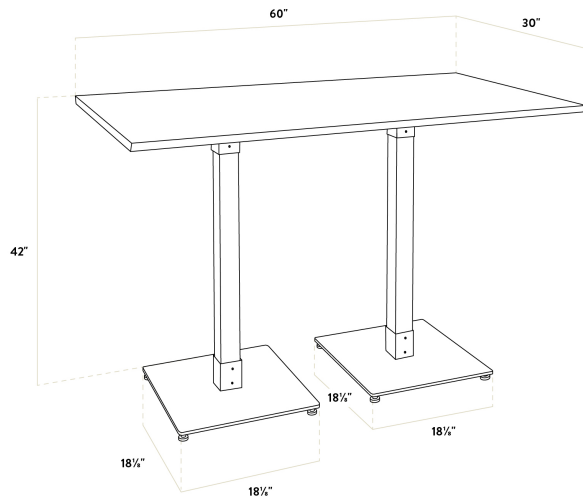

Features

- Industrial-style antique white wash wood columns with steel base plates and spiders
- Solid 1 1/2" thick live edge table top
- Wide, square base with adjustable feet ensures table stability
- 60" length is perfect for seating 6 guests comfortably
- Pair with Lancaster Table & Seating industrial bar stools (sold separately)

Certifications

Seating Capacity: 6

Technical Data

Length	60 Inches
Width	30 Inches
Height	38 1/4 Inches
Height Style	Bar Height
Base Color	Black
Color	Beige
Features	Live Edge
Finish	White Wash
Frame Material	Metal
Samples Available	Yes

Technical Data

Shape	Rectangle
Style	Solid Wood
Table Seating Capacity	6 Chairs
Tabletop Material	Wood
Tabletop Thickness	1 1/2 Inches
Type	Tables
Usage	Indoor

Plan View

Notes & Details

Feature beautiful wood with reliable durability in your dining room by choosing this Lancaster Table & Seating industrial 30" x 60" solid wood live edge bar height table with antique white wash finish. Complete with an attractive table top and bar height bases, this table is the perfect addition to your winery, brewery, or farm-to-table eatery. It combines the natural look of wood with rugged metal accents to add a rustic element with contemporary flair to your establishment. The antique white wash finish highlights the distinctive woodgrain patterns and gives the table a unique aesthetic that can't be duplicated.

Thanks to its 1 1/2" thick European beechwood construction, the table top is durable enough to withstand the wear and tear of everyday use. Its underside includes V-shaped metal braces that prevent the wood from warping, which helps to maintain the smooth, sturdy surface. This table top also features 2 live edges for a rustic look that captures the natural beauty of wood. At 60" in length, it can comfortably seat 6 guests.