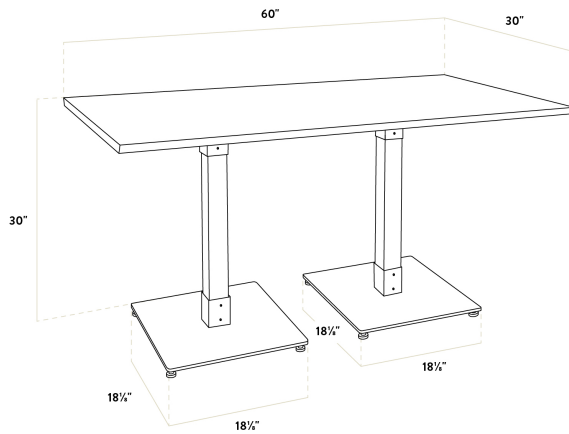

Features

- Industrial-style antique white wash wood columns with steel base plates and spiders
- Solid 1 1/2" thick live edge table top
- Wide, square base with adjustable feet ensures table stability
- 60" length is perfect for seating 6 guests comfortably
- Pair with Lancaster Table & Seating industrial chairs (sold separately)

Certifications

Seating Capacity: 6

Technical Data

Length	60 Inches
Width	30 Inches
Height Style	Standard Height
Base Color	Black
Color	Beige White
Features	Live Edge
Finish	White Wash
Frame Material	Metal
Samples Available	Yes

Technical Data

Shape	Rectangle
Style	Solid Wood
Table Seating Capacity	6 Chairs
Tabletop Material	Wood
Tabletop Thickness	1 1/4 Inches
Type	Tables
Usage	Indoor

Plan View

Notes & Details

Feature beautiful wood with reliable durability in your dining room by choosing this Lancaster Table & Seating industrial 30" x 60" solid wood live edge standard height table with antique white wash finish. Complete with an attractive table top and standard height bases, this table is the perfect addition to your winery, brewery, or farm-to-table eatery. It combines the natural look of wood with rugged metal accents to add a rustic element with contemporary flair to your establishment. The antique white wash finish highlights the distinctive woodgrain patterns and gives the table a unique aesthetic that can't be duplicated.

Thanks to its 1 1/2" thick European beechwood construction, the table top is durable enough to withstand the wear and tear of everyday use. Its underside includes V-shaped metal braces that prevent the wood from warping, which helps to maintain the smooth, sturdy surface. This table top also features 2 live edges for a rustic look that captures the natural beauty of wood. At 60" in length, it can comfortably seat 6 guests.