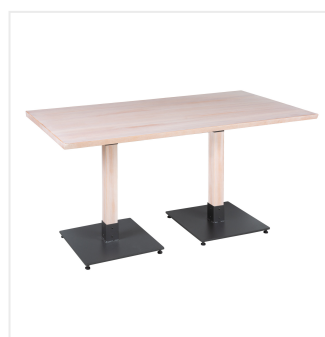

Lancaster Table & Seating Industrial 30" x 60" Solid Wood Live Edge Standard Height Table with Antique White Wash Finish

#3493060CLH30

Item #: 3493060CLH30 Qty: _____

Project: _____

Approval: _____ Date: _____

Features

- Industrial-style antique white wash wood columns with steel base plates and spiders
- Solid 1 1/2" thick live edge table top
- Wide, square base with adjustable feet ensures table stability
- 60" length is perfect for seating 6 guests comfortably
- Pair with Lancaster Table & Seating industrial chairs (sold separately)

Technical Data

Shape	Rectangle
Style	Solid Wood
Table Seating Capacity	6 Chairs
Tabletop Material	Wood
Tabletop Thickness	1 1/4 Inches
Type	Tables
Usage	Indoor

Plan View

Notes & Details

Feature beautiful wood with reliable durability in your dining room by choosing this Lancaster Table & Seating industrial 30" x 60" solid wood live edge standard height table with antique white wash finish. Complete with an attractive table top and standard height bases, this table is the perfect addition to your winery, brewery, or farm-to-table eatery. It combines the natural look of wood with rugged metal accents to add a rustic element with contemporary flair to your establishment. The antique white wash finish highlights the distinctive woodgrain patterns and gives the table a unique aesthetic that can't be duplicated.

Thanks to its 1 1/2" thick European beechwood construction, the table top is durable enough to withstand the wear and tear of everyday use. Its underside includes V-shaped metal braces that prevent the wood from warping, which helps to maintain the smooth, sturdy surface. This table top also features 2 live edges for a rustic look that captures the natural beauty of wood. At 60" in length, it can comfortably seat 6 guests.