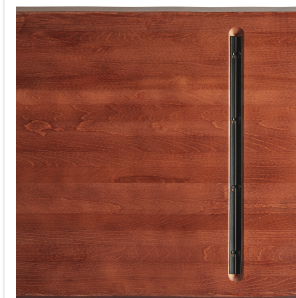

Lancaster Table & Seating Industrial 30" x 60" Solid Wood Live Edge Table Top with Mahogany Finish

#3493060ANTMA

Item #: 3493060ANTMA Qty: _____

Project: _____

Approval: _____ Date: _____

Features

- Ideal for wineries, breweries, and restaurants
- Solid 1 1/2" thick European beechwood construction
- Features 2 live edges for a natural, rustic look
- 60" length is perfect for seating 6 guests comfortably
- Compatible with Lancaster Table & Seating industrial bases (sold separately)

Technical Data

Shape	Rectangle
Tabletop Thickness	1 1/2 Inches
Type	Table Tops
Usage	Indoor

Notes & Details

Feature beautiful wood with reliable durability in your dining room by choosing this Lancaster Table & Seating industrial 30" x 60" solid wood live edge table top with mahogany finish. It is perfect for rustic settings such as on-trend breweries, wineries, and restaurants, making it a versatile addition to any establishment. With the perfect blend of warm and cool tones, this industrial table top makes it easy to create an inviting and modern dining room!

Thanks to its 1 1/2" thick European beechwood construction, this table is durable enough to withstand the wear and tear of everyday use. Its underside includes V-shaped metal braces that prevent the wood from warping, which helps to maintain the smooth, sturdy surface. This table also features 2 live edges for a rustic look that captures the natural beauty of wood. The mahogany finish highlights the distinctive woodgrain patterns and gives the table a warm, inviting hue. This design ensures no two tables are exactly alike, providing your establishment with a unique aesthetic that can't be duplicated.