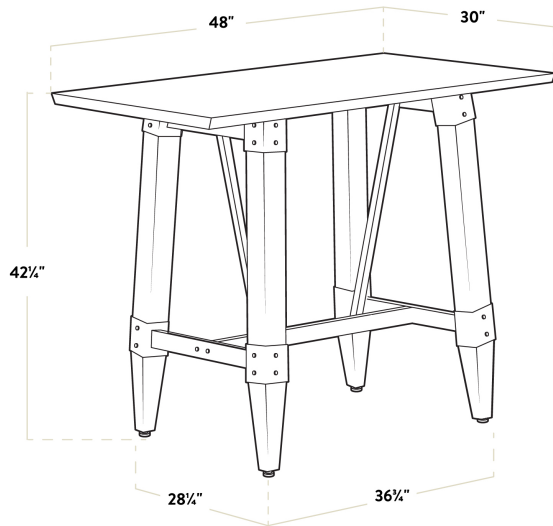

Features

- Industrial-style trestle base with wood legs and steel frame
- Solid 1 1/2" thick live edge table top
- Adjustable feet ensure table stability
- 48" length is perfect for seating 4 guests comfortably
- Pair with Lancaster Table & Seating industrial bar stools (sold separately)

Certifications

 Seating Capacity: 4

Technical Data

Length	48 Inches
Width	30 Inches
Height	42 1/4 Inches
Height Style	Bar Height
Assembled	Assembly Required
Base Color	Beige
Base Style	Trestle
Color	Beige
Features	Adjustable Feet Live Edge

Technical Data

Finish	Antique White Wash
Frame Material	Steel Wood
Installation Type	Freestanding
Samples Available	Yes
Shape	Rectangle
Style	Industrial
Table Seating Capacity	4 Chairs
Tabletop Material	Wood
Tabletop Thickness	1 1/2 Inches
Type	Tables
Usage	Indoor

Plan View

Notes & Details

Feature beautiful wood with reliable durability in your dining room by choosing this Lancaster Table & Seating industrial 30" x 48" solid wood live edge bar height trestle base table with antique white wash finish. Complete with an attractive table top and bar height base, this table is the perfect addition to your winery, brewery, or farm-to-table eatery. It combines the natural look of wood with rugged metal accents to add a rustic element with contemporary flair to your establishment. The antique white wash finish highlights the distinctive woodgrain patterns and gives the table a unique aesthetic that can't be duplicated.