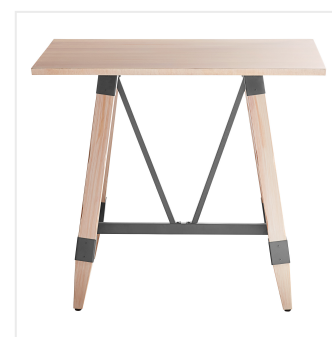

Lancaster Table & Seating Industrial 30" x 48" Solid Wood Live Edge Bar Height Trestle Base Table with Antique White Wash Finish

#3493048WHT37

Item #: 3493048WHT37 Qty: _____

Project: _____

Approval: _____ Date: _____

Features

- Industrial-style trestle base with wood legs and steel frame
- Solid 1 1/2" thick live edge table top
- Adjustable feet ensure table stability
- 48" length is perfect for seating 4 guests comfortably
- Pair with Lancaster Table & Seating industrial bar stools (sold separately)

Plan View

Notes & Details

Feature beautiful wood with reliable durability in your dining room by choosing this Lancaster Table & Seating industrial 30" x 48" solid wood live edge bar height trestle base table with antique white wash finish. Complete with an attractive table top and bar height base, this table is the perfect addition to your winery, brewery, or farm-to-table eatery. It combines the natural look of wood with rugged metal accents to add a rustic element with contemporary flair to your establishment. The antique white wash finish highlights the distinctive woodgrain patterns and gives the table a unique aesthetic that can't be duplicated.

Thanks to its 1 1/2" thick European beechwood construction, the table top is durable enough to withstand the wear and tear of everyday use. Its underside includes V-shaped metal braces that prevent the wood from warping, which helps to maintain the smooth, sturdy surface. This table top also features 2 live edges for a rustic look that captures the natural beauty of wood. At 48" in length, it can comfortably seat 4 guests.