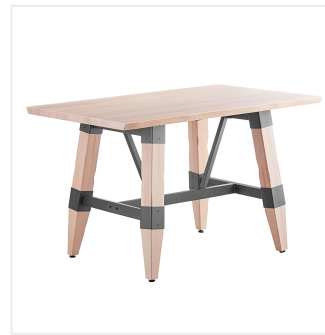

Lancaster Table & Seating Industrial 30" x 48" Solid Wood Live Edge Standard Height Trestle Base Table with Antique White Wash Finish

#3493048WHT30

Item #: 3493048WHT30 Qty: _____

Project: _____

Approval: _____ Date: _____

Features

- Industrial-style trestle base with wood legs and steel frame
- Solid 1 1/2" thick live edge table top
- Adjustable feet ensure table stability
- 48" length is perfect for seating 4 guests comfortably
- Pair with Lancaster Table & Seating industrial chairs (sold separately)

Plan View

Notes & Details

Feature beautiful wood with reliable durability in your dining room by choosing this Lancaster Table & Seating industrial 30" x 48" solid wood live edge standard height trestle base table with antique white wash finish. Complete with an attractive table top and standard height base, this table is the perfect addition to your winery, brewery, or farm-to-table eatery. It combines the natural look of wood with rugged metal accents to add a rustic element with contemporary flair to your establishment. The antique white wash finish highlights the distinctive woodgrain patterns and gives the table a unique aesthetic that can't be duplicated.

Thanks to its 1 1/2" thick European beechwood construction, the table top is durable enough to withstand the wear and tear of everyday use. Its underside includes V-shaped metal braces that prevent the wood from warping, which helps to maintain the smooth, sturdy surface. This table top also features 2 live edges for a rustic look that captures the natural beauty of wood. At 48" in length, it can comfortably seat 4 guests.