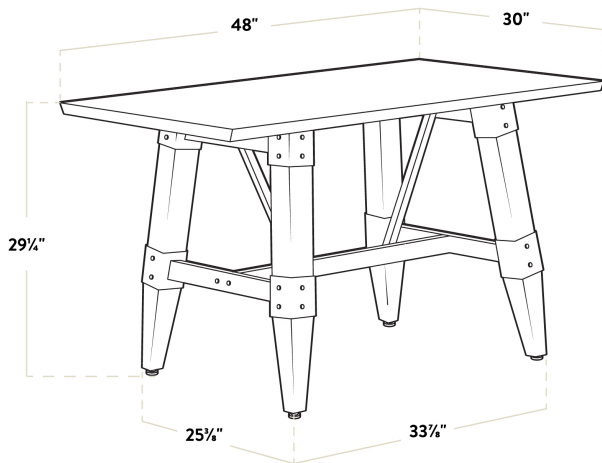

Features

- Industrial-style trestle base with wood legs and steel frame
- Solid 1 1/2" thick live edge table top
- Adjustable feet ensure table stability
- 48" length is perfect for seating 4 guests comfortably
- Pair with Lancaster Table & Seating industrial chairs (sold separately)

Certifications

 Seating Capacity: 4

Technical Data

Length	48 Inches
Width	30 Inches
Height	29 1/2 Inches
Height Style	Standard Height
Assembled	Assembly Required
Base Color	Beige
Base Style	Trestle
Color	Beige
Features	Adjustable Feet Live Edge

Technical Data

Finish	Antique White Wash
Frame Material	Steel Wood
Installation Type	Freestanding
Samples Available	Yes
Shape	Rectangle
Style	Industrial
Table Seating Capacity	4 Chairs
Tabletop Material	Wood
Tabletop Thickness	1 1/2 Inches
Type	Tables
Usage	Indoor

Plan View

Notes & Details

Feature beautiful wood with reliable durability in your dining room by choosing this Lancaster Table & Seating industrial 30" x 48" solid wood live edge standard height trestle base table with antique white wash finish. Complete with an attractive table top and standard height base, this table is the perfect addition to your winery, brewery, or farm-to-table eatery. It combines the natural look of wood with rugged metal accents to add a rustic element with contemporary flair to your establishment. The antique white wash finish highlights the distinctive woodgrain patterns and gives the table a unique aesthetic that can't be duplicated.