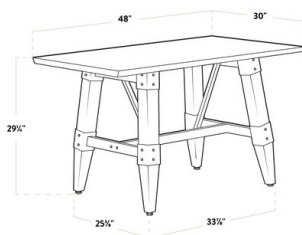

### Features

- Industrial-style trestle base with wood legs and steel frame
- Solid 1 1/2" thick live edge table top
- Adjustable feet ensure table stability
- 48" length is perfect for seating 4 guests comfortably
- Pair with Lancaster Table & Seating industrial chairs (sold separately)

### Technical Data

Length	48 Inches
Width	30 Inches
Height	29 1/2 Inches
Height Style	Standard Height
Assembly Options	Assembly Required
Base Material	Steel Wood
Base Style	Trestle
Color	Beige
Finish	Bleached Oak

## Technical Data

Features	Adjustable Feet Live Edge
Installation Type	Freestanding
Samples Available	Yes
Shape	Rectangle
Style	Industrial
Table Seating Capacity	4 Chairs
Tabletop Material	Wood
Tabletop Thickness	1 1/2 Inches
Type	Tables
Usage	Indoor

## Notes & Details

Feature beautiful wood with reliable durability in your dining room by choosing this Lancaster Table & Seating industrial 30" x 48" solid wood live edge standard height trestle base table with bleached oak finish. Complete with an attractive table top and standard height base, this table is the perfect addition to your winery, brewery, or farm-to-table eatery. It combines the natural look of wood with rugged metal accents to add a rustic element with contemporary flair to your establishment. The bleached oak finish highlights the distinctive woodgrain patterns and gives the table a unique aesthetic that can't be duplicated.