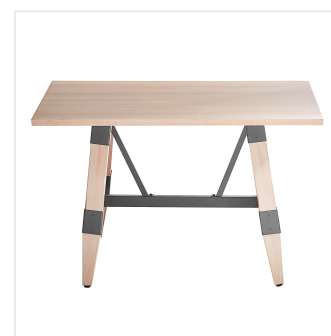

## Lancaster Table & Seating Industrial 30" x 48" Solid Wood Live Edge Standard Height Trestle Base Table with Bleached Oak Finish

#3493048WHT30

Item #: 3493048WHT30 Qty: \_\_\_\_\_

Project: \_\_\_\_\_

Approval: \_\_\_\_\_ Date: \_\_\_\_\_

### Features

- Industrial-style trestle base with wood legs and steel frame
- Solid 1 1/2" thick live edge table top
- Adjustable feet ensure table stability
- 48" length is perfect for seating 4 guests comfortably
- Pair with Lancaster Table & Seating industrial chairs (sold separately)

## Notes & Details

Feature beautiful wood with reliable durability in your dining room by choosing this Lancaster Table & Seating industrial 30" x 48" solid wood live edge standard height trestle base table with bleached oak finish. Complete with an attractive table top and standard height base, this table is the perfect addition to your winery, brewery, or farm-to-table eatery. It combines the natural look of wood with rugged metal accents to add a rustic element with contemporary flair to your establishment. The bleached oak finish highlights the distinctive woodgrain patterns and gives the table a unique aesthetic that can't be duplicated.

Thanks to its 1 1/2" thick European beechwood construction, the table top is durable enough to withstand the wear and tear of everyday use. Its underside includes V-shaped metal braces that prevent the wood from warping, which helps to maintain the smooth, sturdy surface. This table top also features 2 live edges for a rustic look that captures the natural beauty of wood. At 48" in length, it can comfortably seat 4 guests.