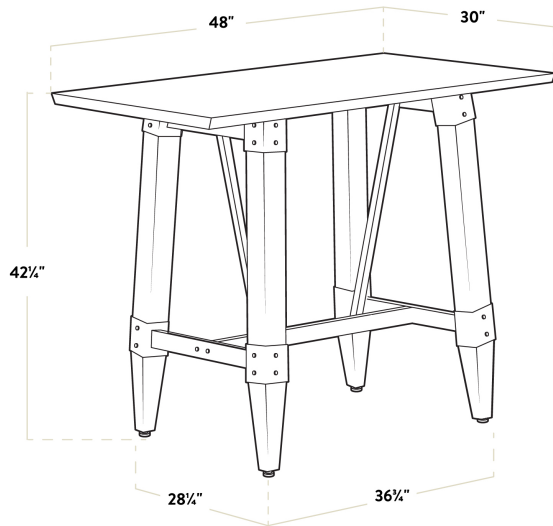

Features

- Industrial-style trestle base with wood legs and steel frame
- Solid 1 1/2" thick live edge table top
- Adjustable feet ensure table stability
- 48" length is perfect for seating 4 guests comfortably
- Pair with Lancaster Table & Seating industrial bar stools (sold separately)

Certifications

 Seating Capacity: 4

Technical Data

Length	48 Inches
Width	30 Inches
Height	42 1/4 Inches
Height Style	Bar Height
Assembled	Assembly Required
Base Color	Brown
Base Style	Trestle
Color	Brown
Features	Adjustable Feet Live Edge

Plan View

Notes & Details

Feature beautiful wood with reliable durability in your dining room by choosing this Lancaster Table & Seating industrial 30" x 48" solid wood live edge bar height trestle base table with antique walnut finish. Complete with an attractive table top and bar height base, this table is the perfect addition to your winery, brewery, or farm-to-table eatery. It combines the natural look of wood with rugged metal accents to add a rustic element with contemporary flair to your establishment. The antique walnut finish highlights the distinctive woodgrain patterns and gives the table a unique aesthetic that can't be duplicated.

Thanks to its 1 1/2" thick European beechwood construction, the table top is durable enough to withstand the wear and tear of everyday use. Its underside includes V-shaped metal braces that prevent the wood from warping, which helps to maintain the smooth, sturdy surface. This table top also features 2 live edges for a rustic look that captures the natural beauty of wood. At 48" in length, it can comfortably seat 4 guests.