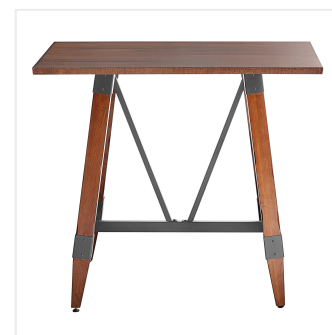

Lancaster Table & Seating Industrial 30" x 48" Solid Wood Live Edge Bar Height Trestle Base Table with Antique Walnut Finish

#3493048WAL37

Item #: 3493048WAL37 Qty: _____

Project: _____

Approval: _____ Date: _____

Features

- Industrial-style trestle base with wood legs and steel frame
- Solid 1 1/2" thick live edge table top
- Adjustable feet ensure table stability
- 48" length is perfect for seating 4 guests comfortably
- Pair with Lancaster Table & Seating industrial bar stools (sold separately)

Plan View

Notes & Details

Feature beautiful wood with reliable durability in your dining room by choosing this Lancaster Table & Seating industrial 30" x 48" solid wood live edge bar height trestle base table with antique walnut finish. Complete with an attractive table top and bar height base, this table is the perfect addition to your winery, brewery, or farm-to-table eatery. It combines the natural look of wood with rugged metal accents to add a rustic element with contemporary flair to your establishment. The antique walnut finish highlights the distinctive woodgrain patterns and gives the table a unique aesthetic that can't be duplicated.

Thanks to its 1 1/2" thick European beechwood construction, the table top is durable enough to withstand the wear and tear of everyday use. Its underside includes V-shaped metal braces that prevent the wood from warping, which helps to maintain the smooth, sturdy surface. This table top also features 2 live edges for a rustic look that captures the natural beauty of wood. At 48" in length, it can comfortably seat 4 guests.