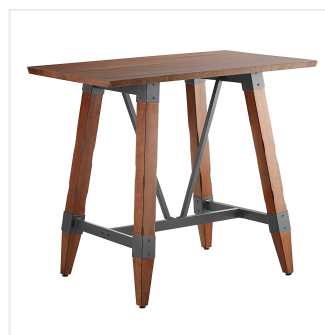

Lancaster Table & Seating Industrial 30" x 48" Solid Wood Live Edge Bar Height Trestle Base Table with Antique Walnut Finish

#3493048WAL37

Item #: 3493048WAL37 Qty: _____

Project: _____

Approval: _____ Date: _____

Features

- Industrial-style trestle base with wood legs and steel frame
- Solid 1 1/2" thick live edge table top
- Adjustable feet ensure table stability
- 48" length is perfect for seating 4 guests comfortably
- Pair with Lancaster Table & Seating industrial bar stools (sold separately)

Plan View

Notes & Details

Feature beautiful wood with reliable durability in your dining room by choosing this Lancaster Table & Seating industrial 30" x 48" solid wood live edge bar height trestle base table with antique walnut finish. Complete with an attractive table top and bar height base, this table is the perfect addition to your winery, brewery, or farm-to-table eatery. It combines the natural look of wood with rugged metal accents to add a rustic element with contemporary flair to your establishment. The antique walnut finish highlights the distinctive woodgrain patterns and gives the table a unique aesthetic that can't be duplicated.

Thanks to its 1 1/2" thick European beechwood construction, the table top is durable enough to withstand the wear and tear of everyday use. Its underside includes V-shaped metal braces that prevent the wood from warping, which helps to maintain the smooth, sturdy surface. This table top also features 2 live edges for a rustic look that captures the natural beauty of wood. At 48" in length, it can comfortably seat 4 guests.