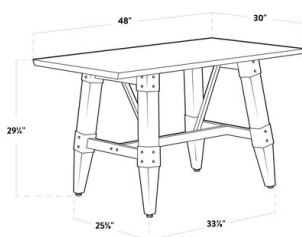

Features

- Industrial-style trestle base with wood legs and steel frame
- Solid 1 1/2" thick live edge table top
- Adjustable feet ensure table stability
- 48" length is perfect for seating 4 guests comfortably
- Pair with Lancaster Table & Seating industrial chairs (sold separately)

Certifications

 Seating Capacity: 4

Technical Data

| | |
|------------------|-------------------|
| Length | 48 Inches |
| Width | 30 Inches |
| Height | 29 1/2 Inches |
| Height Style | Standard Height |
| Assembly Options | Assembly Required |
| Base Material | Steel Wood |
| Base Style | Trestle |
| Color | Brown |
| Finish | Rustic Walnut |

Technical Data

| | |
|------------------------|------------------------------|
| Features | Adjustable Feet Live Edge |
| Installation Type | Freestanding |
| Samples Available | Yes |
| Shape | Rectangle |
| Style | Industrial |
| Table Seating Capacity | 4 Chairs |
| Tabletop Material | Wood |
| Tabletop Thickness | 1 1/2 Inches |
| Type | Tables |
| Usage | Indoor |

Plan View

Notes & Details

Feature beautiful wood with reliable durability in your dining room by choosing this Lancaster Table & Seating industrial 30" x 48" solid wood live edge standard height trestle base table with rustic walnut finish. Complete with an attractive table top and standard height base, this table is the perfect addition to your winery, brewery, or farm-to-table eatery. It combines the natural look of wood with rugged metal accents to add a rustic element with contemporary flair to your establishment. The rustic walnut finish highlights the distinctive woodgrain patterns and gives the table a unique aesthetic that can't be duplicated.