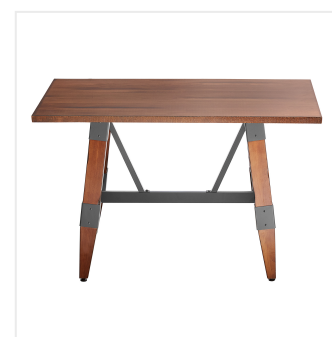

Lancaster Table & Seating Industrial 30" x 48" Solid Wood Live Edge Standard Height Trestle Base Table with Antique Walnut Finish

#3493048WAL30

Item #: 3493048WAL30 Qty: _____

Project: _____

Approval: _____ Date: _____

Features

- Industrial-style trestle base with wood legs and steel frame
- Solid 1 1/2" thick live edge table top
- Adjustable feet ensure table stability
- 48" length is perfect for seating 4 guests comfortably
- Pair with Lancaster Table & Seating industrial chairs (sold separately)

Plan View

Notes & Details

Feature beautiful wood with reliable durability in your dining room by choosing this Lancaster Table & Seating industrial 30" x 48" solid wood live edge standard height trestle base table with antique walnut finish. Complete with an attractive table top and standard height base, this table is the perfect addition to your winery, brewery, or farm-to-table eatery. It combines the natural look of wood with rugged metal accents to add a rustic element with contemporary flair to your establishment. The antique walnut finish highlights the distinctive woodgrain patterns and gives the table a unique aesthetic that can't be duplicated.

Thanks to its 1 1/2" thick European beechwood construction, the table top is durable enough to withstand the wear and tear of everyday use. Its underside includes V-shaped metal braces that prevent the wood from warping, which helps to maintain the smooth, sturdy surface. This table top also features 2 live edges for a rustic look that captures the natural beauty of wood. At 48" in length, it can comfortably seat 4 guests.