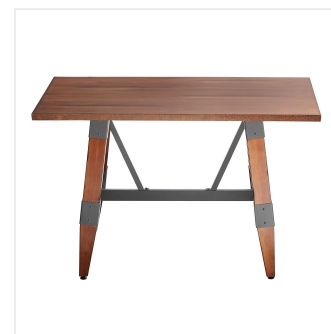

Lancaster Table & Seating Industrial 30" x 48" Solid Wood Live Edge Standard Height Trestle Base Table with Rustic Walnut Finish

#3493048WAL30

Item #: 3493048WAL30 Qty: _____

Project: _____

Approval: _____ Date: _____

Features

- Industrial-style trestle base with wood legs and steel frame
- Solid 1 1/2" thick live edge table top
- Adjustable feet ensure table stability
- 48" length is perfect for seating 4 guests comfortably
- Pair with Lancaster Table & Seating industrial chairs (sold separately)

Plan View

Notes & Details

Feature beautiful wood with reliable durability in your dining room by choosing this Lancaster Table & Seating industrial 30" x 48" solid wood live edge standard height trestle base table with rustic walnut finish. Complete with an attractive table top and standard height base, this table is the perfect addition to your winery, brewery, or farm-to-table eatery. It combines the natural look of wood with rugged metal accents to add a rustic element with contemporary flair to your establishment. The rustic walnut finish highlights the distinctive woodgrain patterns and gives the table a unique aesthetic that can't be duplicated.

Thanks to its 1 1/2" thick European beechwood construction, the table top is durable enough to withstand the wear and tear of everyday use. Its underside includes V-shaped metal braces that prevent the wood from warping, which helps to maintain the smooth, sturdy surface. This table top also features 2 live edges for a rustic look that captures the natural beauty of wood. At 48" in length, it can comfortably seat 4 guests.