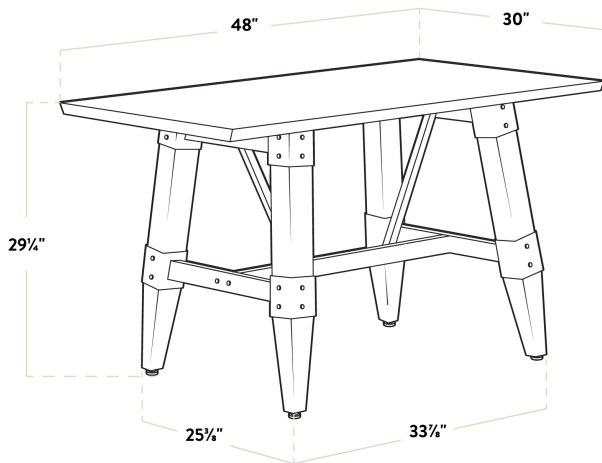

Features

- Industrial-style trestle base with wood legs and steel frame
- Solid 1 1/2" thick live edge table top
- Adjustable feet ensure table stability
- 48" length is perfect for seating 4 guests comfortably
- Pair with Lancaster Table & Seating industrial chairs (sold separately)

Certifications

 Seating Capacity: 4

Technical Data

Length	48 Inches
Width	30 Inches
Height	29 1/2 Inches
Height Style	Standard Height
Assembled	Assembly Required
Base Color	Brown
Base Style	Trestle
Color	Brown
Features	Adjustable Feet Live Edge

Technical Data

Finish	Antique Walnut
Frame Material	Steel Wood
Installation Type	Freestanding
Samples Available	Yes
Shape	Rectangle
Style	Industrial
Table Seating Capacity	4 Chairs
Tabletop Material	Wood
Tabletop Thickness	1 1/2 Inches
Type	Tables
Usage	Indoor

Plan View

Notes & Details

Feature beautiful wood with reliable durability in your dining room by choosing this Lancaster Table & Seating industrial 30" x 48" solid wood live edge standard height trestle base table with antique walnut finish. Complete with an attractive table top and standard height base, this table is the perfect addition to your winery, brewery, or farm-to-table eatery. It combines the natural look of wood with rugged metal accents to add a rustic element with contemporary flair to your establishment. The antique walnut finish highlights the distinctive woodgrain patterns and gives the table a unique aesthetic that can't be duplicated.