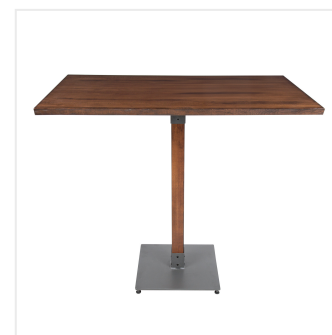

Lancaster Table & Seating Industrial 30" x 48" Antique Walnut Solid Wood Live Edge Bar Height Table with 4 Bar Stools

#3493048WAB4B

Item #: 3493048WAB4B Qty: _____

Project: _____

Approval: _____ Date: _____

Features

- Comes with table top, bar height table base, and 4 bar stools
- Industrial-style antique walnut wood column with steel base plate and spider
- Solid 1 1/2" thick live edge table top
- Bar stools feature durable solid wood and steel frame
- Plastic glides on table base and bar stool legs protect floors from scratches

Notes & Details

Rural countryside meets urban city with this Lancaster Table & Seating 30" x 48" antique walnut solid wood live edge bar height table with 4 bar stools. This set comes complete with an attractive table top, bar height base, and 4 bar stools, providing everything you need to complete the look of your winery, brewery, or farm-to-table eatery. It combines the natural look of wood with rugged metal accents to add a rustic element with contemporary flair to your establishment. The antique walnut finish highlights the distinctive woodgrain patterns and gives the set a unique aesthetic that can't be duplicated. The table ships unassembled with hardware included, while the bar stools ship fully assembled.

Thanks to its 1 1/2" thick European beechwood construction, the table top is durable enough to withstand the wear and tear of everyday use. Its underside includes V-shaped metal braces that prevent the wood from warping, which helps to maintain the smooth, sturdy surface. The table top also features 2 live edges for a rustic look that captures the natural beauty of wood.