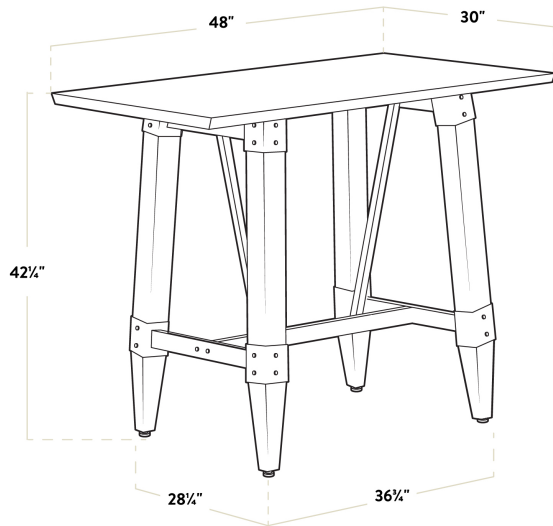

Features

- Industrial-style trestle base with wood legs and steel frame
- Solid 1 1/2" thick live edge table top
- Adjustable feet ensure table stability
- 48" length is perfect for seating 4 guests comfortably
- Pair with Lancaster Table & Seating industrial bar stools (sold separately)

Certifications

 Seating Capacity: 4

Technical Data

Length	48 Inches
Width	30 Inches
Height	42 1/4 Inches
Height Style	Bar Height
Assembled	Assembly Required
Base Color	Brown
Base Style	Trestle
Color	Brown
Features	Adjustable Feet Live Edge

Plan View

Notes & Details

Feature beautiful wood with reliable durability in your dining room by choosing this Lancaster Table & Seating industrial 30" x 48" solid wood live edge bar height trestle base table with mahogany finish. Complete with an attractive table top and bar height base, this table is the perfect addition to your winery, brewery, or farm-to-table eatery. It combines the natural look of wood with rugged metal accents to add a rustic element with contemporary flair to your establishment. The mahogany finish highlights the distinctive woodgrain patterns and gives the table a unique aesthetic that can't be duplicated.

Thanks to its 1 1/2" thick European beechwood construction, the table top is durable enough to withstand the wear and tear of everyday use. Its underside includes V-shaped metal braces that prevent the wood from warping, which helps to maintain the smooth, sturdy surface. This table top also features 2 live edges for a rustic look that captures the natural beauty of wood. At 48" in length, it can comfortably seat 4 guests.