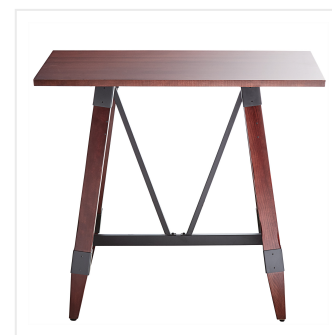

Lancaster Table & Seating Industrial 30" x 48" Solid Wood Live Edge Bar Height Trestle Base Table with Mahogany Finish

#3493048MAH37

Item #: 3493048MAH37 Qty: _____

Project: _____

Approval: _____ Date: _____

Features

- Industrial-style trestle base with wood legs and steel frame
- Solid 1 1/2" thick live edge table top
- Adjustable feet ensure table stability
- 48" length is perfect for seating 4 guests comfortably
- Pair with Lancaster Table & Seating industrial bar stools (sold separately)

Plan View

Notes & Details

Feature beautiful wood with reliable durability in your dining room by choosing this Lancaster Table & Seating industrial 30" x 48" solid wood live edge bar height trestle base table with mahogany finish. Complete with an attractive table top and bar height base, this table is the perfect addition to your winery, brewery, or farm-to-table eatery. It combines the natural look of wood with rugged metal accents to add a rustic element with contemporary flair to your establishment. The mahogany finish highlights the distinctive woodgrain patterns and gives the table a unique aesthetic that can't be duplicated.

Thanks to its 1 1/2" thick European beechwood construction, the table top is durable enough to withstand the wear and tear of everyday use. Its underside includes V-shaped metal braces that prevent the wood from warping, which helps to maintain the smooth, sturdy surface. This table top also features 2 live edges for a rustic look that captures the natural beauty of wood. At 48" in length, it can comfortably seat 4 guests.