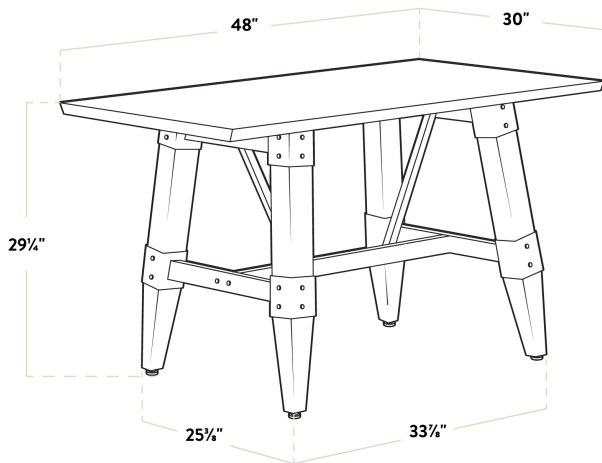

Features

- Industrial-style trestle base with wood legs and steel frame
- Solid 1 1/2" thick live edge table top
- Adjustable feet ensure table stability
- 48" length is perfect for seating 4 guests comfortably
- Pair with Lancaster Table & Seating industrial chairs (sold separately)

Certifications

 Seating Capacity: 4

Technical Data

Length	48 Inches
Width	30 Inches
Height	29 1/2 Inches
Height Style	Standard Height
Assembled	Assembly Required
Base Color	Brown
Base Style	Trestle
Color	Brown
Features	Adjustable Feet Live Edge

Technical Data

Finish	Mahogany
Frame Material	Steel Wood
Installation Type	Freestanding
Samples Available	Yes
Shape	Rectangle
Style	Industrial
Table Seating Capacity	4 Chairs
Tabletop Material	Wood
Tabletop Thickness	1 1/2 Inches
Type	Tables
Usage	Indoor

Plan View

Notes & Details

Feature beautiful wood with reliable durability in your dining room by choosing this Lancaster Table & Seating industrial 30" x 48" solid wood live edge standard height trestle base table with mahogany finish. Complete with an attractive table top and standard height base, this table is the perfect addition to your winery, brewery, or farm-to-table eatery. It combines the natural look of wood with rugged metal accents to add a rustic element with contemporary flair to your establishment. The mahogany finish highlights the distinctive woodgrain patterns and gives the table a unique aesthetic that can't be duplicated.