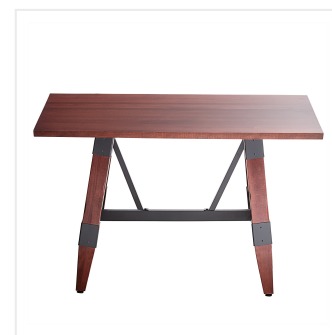

Lancaster Table & Seating Industrial 30" x 48" Solid Wood Live Edge Standard Height Trestle Base Table with Mahogany Finish

#3493048MAH30

Item #: 3493048MAH30 Qty: _____

Project: _____

Approval: _____ Date: _____

Features

- Industrial-style trestle base with wood legs and steel frame
- Solid 1 1/2" thick live edge table top
- Adjustable feet ensure table stability
- 48" length is perfect for seating 4 guests comfortably
- Pair with Lancaster Table & Seating industrial chairs (sold separately)

Plan View

Notes & Details

Feature beautiful wood with reliable durability in your dining room by choosing this Lancaster Table & Seating industrial 30" x 48" solid wood live edge standard height trestle base table with mahogany finish. Complete with an attractive table top and standard height base, this table is the perfect addition to your winery, brewery, or farm-to-table eatery. It combines the natural look of wood with rugged metal accents to add a rustic element with contemporary flair to your establishment. The mahogany finish highlights the distinctive woodgrain patterns and gives the table a unique aesthetic that can't be duplicated.

Thanks to its 1 1/2" thick European beechwood construction, the table top is durable enough to withstand the wear and tear of everyday use. Its underside includes V-shaped metal braces that prevent the wood from warping, which helps to maintain the smooth, sturdy surface. This table top also features 2 live edges for a rustic look that captures the natural beauty of wood. At 48" in length, it can comfortably seat 4 guests.