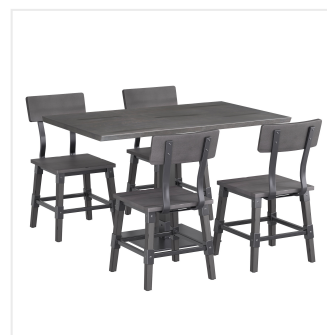

## Lancaster Table & Seating Industrial 30" x 48" Antique Slate Gray Solid Wood Live Edge Standard Height Table with 4 Chairs

#3493048GYD4C

Item #: 3493048GYD4C Qty: \_\_\_\_\_

Project: \_\_\_\_\_

Approval: \_\_\_\_\_ Date: \_\_\_\_\_

### Features

- Comes with table top, standard height table base, and 4 chairs
- Industrial-style antique slate gray column with steel base plate and spider
- Solid 1 1/2" thick live edge table top
- Chairs feature durable solid wood and steel frame
- Plastic glides on table base and chair legs protect floors from scratches

# Notes & Details

---

Rural countryside meets urban city with this Lancaster Table & Seating 30" x 48" antique slate gray solid wood live edge standard height table with 4 chairs. This set comes complete with an attractive table top, standard height base, and 4 chairs, providing everything you need to complete the look of your winery, brewery, or farm-to-table eatery. It combines the natural look of wood with rugged metal accents to add a rustic element with contemporary flair to your establishment. The antique slate gray finish highlights the distinctive woodgrain patterns and gives the set a unique aesthetic that can't be duplicated. The table ships unassembled with hardware included, while the chairs ship fully assembled.

The included table base features a solid beechwood column with a steel base plate and spider attachment. The wide, square base helps prevent the table from wobbling, while the adjustable feet add stability. Plus, the floor glides on the base plate and chair legs help protect your floors from scuffs and scratches. Thanks to its generous 400 lb. weight capacity, the table base will provide a reliable foundation for heavy meals, dinnerware, and decor. The table base elevates your table top to standard dining height, ensuring it stays steady and balanced while guests enjoy your signature drinks and dishes.