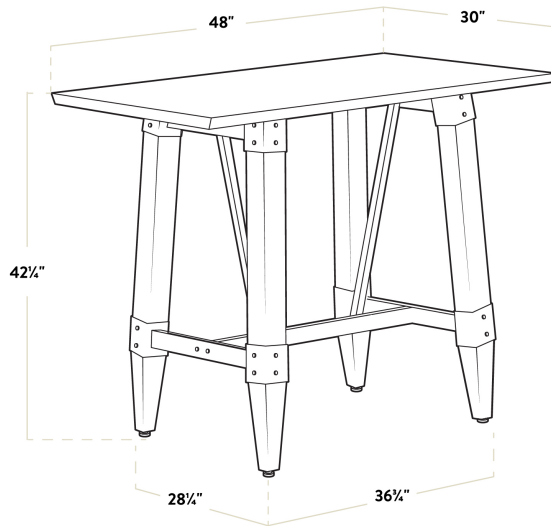

Features

- Industrial-style trestle base with wood legs and steel frame
- Solid 1 1/2" thick live edge table top
- Adjustable feet ensure table stability
- 48" length is perfect for seating 4 guests comfortably
- Pair with Lancaster Table & Seating industrial bar stools (sold separately)

Certifications

 Seating Capacity: 4

Technical Data

Length	48 Inches
Width	30 Inches
Height	42 Inches
Height Style	Bar Height
Assembled	Assembly Required
Base Color	Gray
Base Style	Trestle
Color	Gray
Features	Adjustable Feet Live Edge

Technical Data

Finish	Antique Slate Gray
Frame Material	Steel Wood
Installation Type	Freestanding
Samples Available	Yes
Shape	Rectangle
Style	Industrial
Table Seating Capacity	4 Chairs
Tabletop Material	Wood
Tabletop Thickness	1 1/2 Inches
Type	Tables
Usage	Indoor

Plan View

Notes & Details

Feature beautiful wood with reliable durability in your dining room by choosing this Lancaster Table & Seating industrial 30" x 48" solid wood live edge bar height trestle base table with antique slate gray finish. Complete with an attractive table top and bar height base, this table is the perfect addition to your winery, brewery, or farm-to-table eatery. It combines the natural look of wood with rugged metal accents to add a rustic element with contemporary flair to your establishment. The antique slate gray finish highlights the distinctive woodgrain patterns, ensuring no two tables are exactly alike and providing your establishment with a unique aesthetic that can't be duplicated.