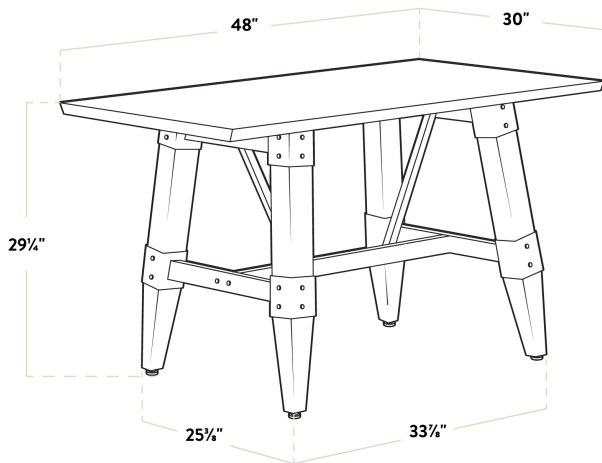

### Features

- Industrial-style trestle base with wood legs and steel frame
- Solid 1 1/2" thick live edge table top
- Adjustable feet ensure table stability
- 48" length is perfect for seating 4 guests comfortably
- Pair with Lancaster Table & Seating industrial chairs (sold separately)

#### Technical Data

Length	48 Inches
Width	30 Inches
Height	29 1/2 Inches
Height Style	Standard Height
Assembled	Assembly Required
Base Color	Gray
Base Style	Trestle
Color	Gray
Features	Adjustable Feet Live Edge

## Technical Data

Finish	Antique Slate Gray
Frame Material	Steel Wood
Installation Type	Freestanding
Samples Available	Yes
Shape	Rectangle
Style	Industrial
Table Seating Capacity	4 Chairs
Tabletop Material	Wood
Tabletop Thickness	1 1/2 Inches
Type	Tables
Usage	Indoor

# Notes & Details

---

Feature beautiful wood with reliable durability in your dining room by choosing this Lancaster Table & Seating industrial 30" x 48" solid wood live edge standard height trestle base table with antique slate gray finish. Complete with an attractive table top and standard height base, this table is the perfect addition to your winery, brewery, or farm-to-table eatery. It combines the natural look of wood with rugged metal accents to add a rustic element with contemporary flair to your establishment. The antique slate gray finish highlights the distinctive woodgrain patterns, ensuring no two tables are exactly alike and providing your establishment with a unique aesthetic that can't be duplicated.