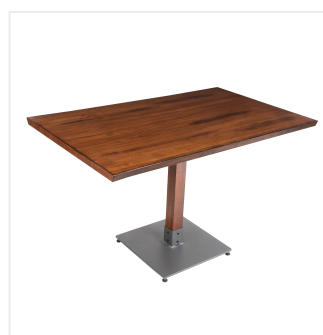

## Lancaster Table & Seating Industrial 30" x 48" Solid Wood Live Edge Standard Height Table with Antique Walnut Finish

#3493048CLW30

Item #: 3493048CLW30 Qty: \_\_\_\_\_

Project: \_\_\_\_\_

Approval: \_\_\_\_\_ Date: \_\_\_\_\_

### Features

- Industrial-style antique walnut wood column with steel base plate and spider
- Solid 1 1/2" thick live edge table top
- Wide, square base with adjustable feet ensures table stability
- 48" length is perfect for seating 4 guests comfortably
- Pair with Lancaster Table & Seating industrial chairs (sold separately)

## Notes & Details

Feature beautiful wood with reliable durability in your dining room by choosing this Lancaster Table & Seating industrial 30" x 48" solid wood live edge standard height table with antique walnut finish. Complete with an attractive table top and standard height base, this table is the perfect addition to your winery, brewery, or farm-to-table eatery. It combines the natural look of wood with rugged metal accents to add a rustic element with contemporary flair to your establishment. The antique walnut finish highlights the distinctive woodgrain patterns and gives the table a unique aesthetic that can't be duplicated.

Thanks to its 1 1/2" thick European beechwood construction, the table top is durable enough to withstand the wear and tear of everyday use. Its underside includes V-shaped metal braces that prevent the wood from warping, which helps to maintain the smooth, sturdy surface. This table top also features 2 live edges for a rustic look that captures the natural beauty of wood. At 48" in length, it can comfortably seat 4 guests.