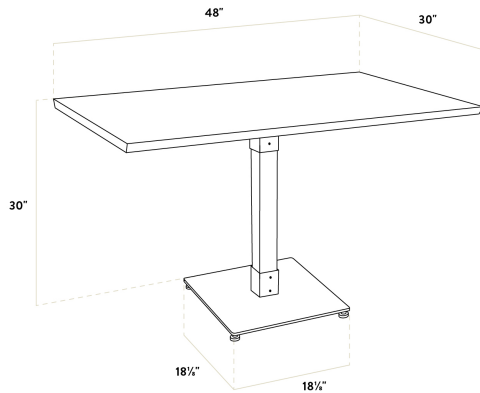

Technical Data

Style	Solid Wood
Table Seating Capacity	4 Chairs
Tabletop Material	Wood
Tabletop Thickness	1 1/4 Inches
Type	Tables
Usage	Indoor

Plan View

Notes & Details

Feature beautiful wood with reliable durability in your dining room by choosing this Lancaster Table & Seating industrial 30" x 48" solid wood live edge standard height table with antique walnut finish. Complete with an attractive table top and standard height base, this table is the perfect addition to your winery, brewery, or farm-to-table eatery. It combines the natural look of wood with rugged metal accents to add a rustic element with contemporary flair to your establishment. The antique walnut finish highlights the distinctive woodgrain patterns and gives the table a unique aesthetic that can't be duplicated.

Thanks to its 1 1/2" thick European beechwood construction, the table top is durable enough to withstand the wear and tear of everyday use. Its underside includes V-shaped metal braces that prevent the wood from warping, which helps to maintain the smooth, sturdy surface. This table top also features 2 live edges for a rustic look that captures the natural beauty of wood. At 48" in length, it can comfortably seat 4 guests.

The included table base features a solid beechwood column with a steel base plate and spider attachment. The wide, square base helps prevent the table from wobbling, while the adjustable feet add stability and help protect your floors from scuffs and scratches. Thanks to its generous 400 lb. weight capacity, the table base will provide a reliable foundation for heavy meals, dinnerware, and decor. The table base elevates your table top to standard dining height, ensuring it stays steady and balanced while guests enjoy your signature drinks and dishes. Pair this table with Lancaster Table & Seating industrial chairs (sold separately) to complete your dining area.

⚠ WARNING: This product can expose you to chemicals including lead, which are known to the State of California to cause cancer, birth defects, or other reproductive harm. For more information, go to www.p65warnings.ca.gov.