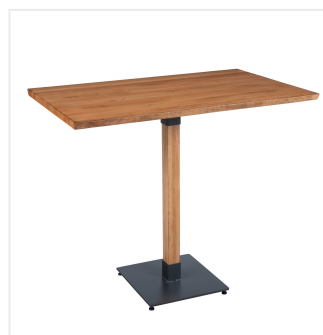

## Lancaster Table & Seating Industrial 30" x 48" Solid Wood Live Edge Bar Height Table with Antique Natural Finish

#3493048CLN37

Item #: 3493048CLN37 Qty: \_\_\_\_\_

Project: \_\_\_\_\_

Approval: \_\_\_\_\_ Date: \_\_\_\_\_

### Features

- Industrial-style antique natural wood column with steel base plate and spider
- Solid 1 1/2" thick live edge table top
- Wide, square base with adjustable feet ensures table stability
- 48" length is perfect for seating 4 guests comfortably
- Pair with Lancaster Table & Seating industrial bar stools (sold separately)

## Notes & Details

Feature beautiful wood with reliable durability in your dining room by choosing this Lancaster Table & Seating industrial 30" x 48" solid wood live edge bar height table with antique natural finish. Complete with an attractive table top and bar height base, this table is the perfect addition to your winery, brewery, or farm-to-table eatery. It combines the natural look of wood with rugged metal accents to add a rustic element with contemporary flair to your establishment. The antique natural finish highlights the distinctive woodgrain patterns and gives the table a unique aesthetic that can't be duplicated.

Thanks to its 1 1/2" thick European beechwood construction, the table top is durable enough to withstand the wear and tear of everyday use. Its underside includes V-shaped metal braces that prevent the wood from warping, which helps to maintain the smooth, sturdy surface. This table top also features 2 live edges for a rustic look that captures the natural beauty of wood. At 48" in length, it can comfortably seat 4 guests.