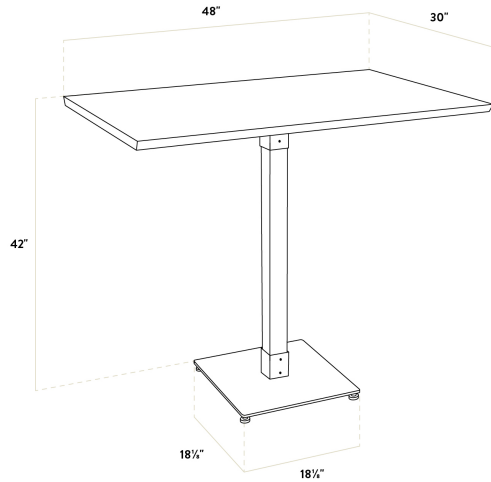

Technical Data

Shape	Rectangle
Style	Solid Wood
Table Seating Capacity	4 Chairs
Tabletop Material	Wood
Tabletop Thickness	1 1/2 Inches
Type	Tables
Usage	Indoor

Plan View

Notes & Details

Feature beautiful wood with reliable durability in your dining room by choosing this Lancaster Table & Seating industrial 30" x 48" solid wood live edge bar height table with antique natural finish. Complete with an attractive table top and bar height base, this table is the perfect addition to your winery, brewery, or farm-to-table eatery. It combines the natural look of wood with rugged metal accents to add a rustic element with contemporary flair to your establishment. The antique natural finish highlights the distinctive woodgrain patterns and gives the table a unique aesthetic that can't be duplicated.

Thanks to its 1 1/2" thick European beechwood construction, the table top is durable enough to withstand the wear and tear of everyday use. Its underside includes V-shaped metal braces that prevent the wood from warping, which helps to maintain the smooth, sturdy surface. This table top also features 2 live edges for a rustic look that captures the natural beauty of wood. At 48" in length, it can comfortably seat 4 guests.

The included table base features a solid beechwood column with a steel base plate and spider attachment. The wide, square base helps prevent the table from wobbling, while the adjustable feet add stability and help protect your floors from scuffs and scratches. Thanks to its generous 300 lb. weight capacity, the table base will provide a reliable foundation for heavy meals, dinnerware, and decor. The table base elevates your table top to bar height, ensuring it stays steady and balanced while guests enjoy your signature drinks and dishes. Pair this table with Lancaster Table & Seating industrial bar stools (sold separately) to complete your dining area.

⚠ WARNING: This product can expose you to chemicals including lead, which are known to the State of California to cause cancer, birth defects, or other reproductive harm. For more information, go to www.p65warnings.ca.gov.