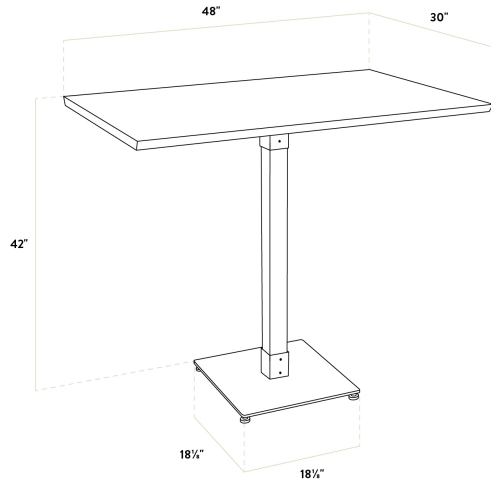

Technical Data

Shape	Rectangle
Style	Solid Wood
Table Seating Capacity	4 Chairs
Tabletop Material	Wood
Tabletop Thickness	1 1/2 Inches
Type	Tables
Usage	Indoor

Plan View

Notes & Details

Feature beautiful wood with reliable durability in your dining room by choosing this Lancaster Table & Seating industrial 30" x 48" solid wood live edge bar height table with mahogany finish. Complete with an attractive table top and bar height base, this table is the perfect addition to your winery, brewery, or farm-to-table eatery. It combines the natural look of wood with rugged metal accents to add a rustic element with contemporary flair to your establishment. The mahogany finish highlights the distinctive woodgrain patterns and gives the table a unique aesthetic that can't be duplicated.

Thanks to its 1 1/2" thick European beechwood construction, the table top is durable enough to withstand the wear and tear of everyday use. Its underside includes V-shaped metal braces that prevent the wood from warping, which helps to maintain the smooth, sturdy surface. This table top also features 2 live edges for a rustic look that captures the natural beauty of wood. At 48" in length, it can comfortably seat 4 guests.

The included table base features a solid beechwood column with a steel base plate and spider attachment. The wide, square base helps prevent the table from wobbling, while the adjustable feet add stability and help protect your floors from scuffs and scratches. Thanks to its generous 300 lb. weight capacity, the table base will provide a reliable foundation for heavy meals, dinnerware, and decor. The table base elevates your table top to bar height, ensuring it stays steady and balanced while guests enjoy your signature drinks and dishes. Pair this table with Lancaster Table & Seating industrial bar stools (sold separately) to complete your dining area.

⚠ WARNING: This product can expose you to chemicals including lead, which are known to the State of California to cause cancer, birth defects, or other reproductive harm. For more information, go to www.p65warnings.ca.gov.