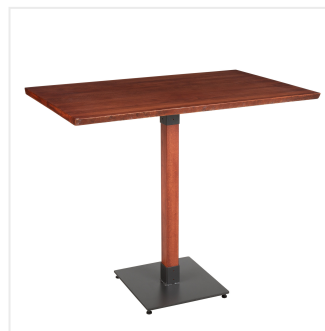

## Lancaster Table & Seating Industrial 30" x 48" Solid Wood Live Edge Bar Height Table with Mahogany Finish

#3493048CLM37

Item #: 3493048CLM37 Qty: \_\_\_\_\_

Project: \_\_\_\_\_

Approval: \_\_\_\_\_ Date: \_\_\_\_\_

### Features

- Industrial-style mahogany wood column with steel base plate and spider
- Solid 1 1/2" thick live edge table top
- Wide, square base with adjustable feet ensures table stability
- 48" length is perfect for seating 4 guests comfortably
- Pair with Lancaster Table & Seating industrial bar stools (sold separately)

## Notes & Details

Feature beautiful wood with reliable durability in your dining room by choosing this Lancaster Table & Seating industrial 30" x 48" solid wood live edge bar height table with mahogany finish. Complete with an attractive table top and bar height base, this table is the perfect addition to your winery, brewery, or farm-to-table eatery. It combines the natural look of wood with rugged metal accents to add a rustic element with contemporary flair to your establishment. The mahogany finish highlights the distinctive woodgrain patterns and gives the table a unique aesthetic that can't be duplicated.

Thanks to its 1 1/2" thick European beechwood construction, the table top is durable enough to withstand the wear and tear of everyday use. Its underside includes V-shaped metal braces that prevent the wood from warping, which helps to maintain the smooth, sturdy surface. This table top also features 2 live edges for a rustic look that captures the natural beauty of wood. At 48" in length, it can comfortably seat 4 guests.