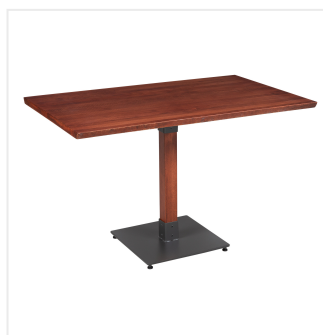

Lancaster Table & Seating Industrial 30" x 48" Solid Wood Live Edge Standard Height Table with Mahogany Finish

#3493048CLM30

Item #: 3493048CLM30 Qty: _____

Project: _____

Approval: _____ Date: _____

Features

- Industrial-style mahogany wood column with steel base plate and spider
- Solid 1 1/2" thick live edge table top
- Wide, square base with adjustable feet ensures table stability
- 48" length is perfect for seating 4 guests comfortably
- Pair with Lancaster Table & Seating industrial chairs (sold separately)

Technical Data

Table Seating Capacity	4 Chairs
Tabletop Material	Wood
Tabletop Thickness	1 1/4 Inches
Type	Tables
Usage	Indoor

Plan View

Notes & Details

Feature beautiful wood with reliable durability in your dining room by choosing this Lancaster Table & Seating industrial 30" x 48" solid wood live edge standard height table with mahogany finish. Complete with an attractive table top and standard height base, this table is the perfect addition to your winery, brewery, or farm-to-table eatery. It combines the natural look of wood with rugged metal accents to add a rustic element with contemporary flair to your establishment. The mahogany finish highlights the distinctive woodgrain patterns and gives the table a unique aesthetic that can't be duplicated.

Thanks to its 1 1/2" thick European beechwood construction, the table top is durable enough to withstand the wear and tear of everyday use. Its underside includes V-shaped metal braces that prevent the wood from warping, which helps to maintain the smooth, sturdy surface. This table top also features 2 live edges for a rustic look that captures the natural beauty of wood. At 48" in length, it can comfortably seat 4 guests.