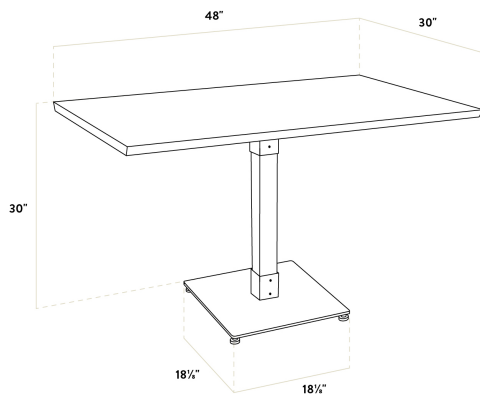

- Industrial-style mahogany wood column with steel base plate and spider
- Solid 1 1/2" thick live edge table top
- Wide, square base with adjustable feet ensures table stability
- 48" length is perfect for seating 4 guests comfortably
- Pair with Lancaster Table & Seating industrial chairs (sold separately)

Certifications

Seating Capacity: 4

Technical Data

Length	48 Inches
Width	30 Inches
Height Style	Standard Height
Base Color	Black
Color	Brown
Features	Live Edge
Finish	Mahogany
Samples Available	Yes
Shape	Rectangle
Style	Solid Wood

Technical Data

Table Seating Capacity	4 Chairs
Tabletop Material	Wood
Tabletop Thickness	1 1/4 Inches
Type	Tables
Usage	Indoor

Plan View

Notes & Details

Feature beautiful wood with reliable durability in your dining room by choosing this Lancaster Table & Seating industrial 30" x 48" solid wood live edge standard height table with mahogany finish. Complete with an attractive table top and standard height base, this table is the perfect addition to your winery, brewery, or farm-to-table eatery. It combines the natural look of wood with rugged metal accents to add a rustic element with contemporary flair to your establishment. The mahogany finish highlights the distinctive woodgrain patterns and gives the table a unique aesthetic that can't be duplicated.

Thanks to its 1 1/2" thick European beechwood construction, the table top is durable enough to withstand the wear and tear of everyday use. Its underside includes V-shaped metal braces that prevent the wood from warping, which helps to maintain the smooth, sturdy surface. This table top also features 2 live edges for a rustic look that captures the natural beauty of wood. At 48" in length, it can comfortably seat 4 guests.