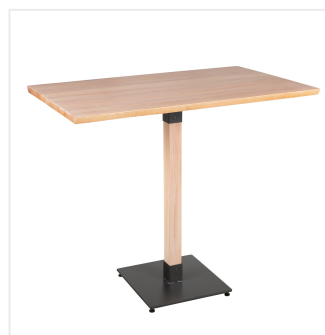

Lancaster Table & Seating Industrial 30" x 48" Solid Wood Live Edge Bar Height Table with Antique White Wash Finish

#3493048CLH37

Item #: 3493048CLH37 Qty: _____

Project: _____

Approval: _____ Date: _____

Features

- Industrial-style antique white wash wood column with steel base plate and spider
- Solid 1 1/2" thick live edge table top
- Wide, square base with adjustable feet ensures table stability
- 48" length is perfect for seating 4 guests comfortably
- Pair with Lancaster Table & Seating industrial bar stools (sold separately)

Technical Data

Style	Solid Wood
Table Seating Capacity	4 Chairs
Tabletop Material	Wood
Tabletop Thickness	1 1/2 Inches
Type	Tables
Usage	Indoor

Plan View

Notes & Details

Feature beautiful wood with reliable durability in your dining room by choosing this Lancaster Table & Seating industrial 30" x 48" solid wood live edge bar height table with antique white wash finish. Complete with an attractive table top and bar height base, this table is the perfect addition to your winery, brewery, or farm-to-table eatery. It combines the natural look of wood with rugged metal accents to add a rustic element with contemporary flair to your establishment. The antique white wash finish highlights the distinctive woodgrain patterns and gives the table a unique aesthetic that can't be duplicated.

Thanks to its 1 1/2" thick European beechwood construction, the table top is durable enough to withstand the wear and tear of everyday use. Its underside includes V-shaped metal braces that prevent the wood from warping, which helps to maintain the smooth, sturdy surface. This table top also features 2 live edges for a rustic look that captures the natural beauty of wood. At 48" in length, it can comfortably seat 4 guests.