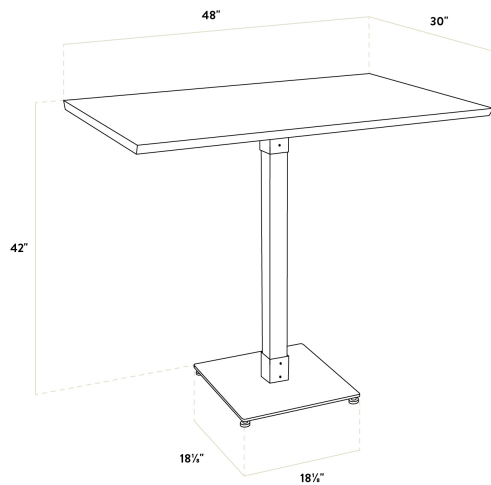

Features

- Industrial-style antique white wash wood column with steel base plate and spider
- Solid 1 1/2" thick live edge table top
- Wide, square base with adjustable feet ensures table stability
- 48" length is perfect for seating 4 guests comfortably
- Pair with Lancaster Table & Seating industrial bar stools (sold separately)

Certifications

Technical Data

Length	48 Inches
Width	30 Inches
Height	38 1/4 Inches
Height Style	Bar Height
Base Color	Black
Color	Beige
Finish	White Wash
Frame Material	Metal
Samples Available	Yes
Shape	Rectangle

Technical Data

Style	Solid Wood
Table Seating Capacity	4 Chairs
Tabletop Material	Wood
Tabletop Thickness	1 1/2 Inches
Type	Tables
Usage	Indoor

Plan View

Notes & Details

Feature beautiful wood with reliable durability in your dining room by choosing this Lancaster Table & Seating industrial 30" x 48" solid wood live edge bar height table with antique white wash finish. Complete with an attractive table top and bar height base, this table is the perfect addition to your winery, brewery, or farm-to-table eatery. It combines the natural look of wood with rugged metal accents to add a rustic element with contemporary flair to your establishment. The antique white wash finish highlights the distinctive woodgrain patterns and gives the table a unique aesthetic that can't be duplicated.

Thanks to its 1 1/2" thick European beechwood construction, the table top is durable enough to withstand the wear and tear of everyday use. Its underside includes V-shaped metal braces that prevent the wood from warping, which helps to maintain the smooth, sturdy surface. This table top also features 2 live edges for a rustic look that captures the natural beauty of wood. At 48" in length, it can comfortably seat 4 guests.