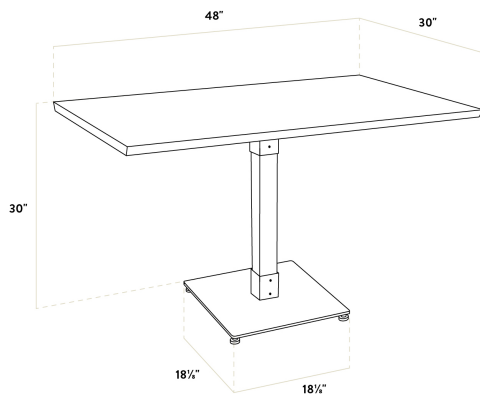

Features

- Industrial-style antique white wash wood column with steel base plate and spider
- Solid 1 1/2" thick live edge table top
- Wide, square base with adjustable feet ensures table stability
- 48" length is perfect for seating 4 guests comfortably
- Pair with Lancaster Table & Seating industrial chairs (sold separately)

Certifications

Seating Capacity: 4

Technical Data

Length	48 Inches
Width	30 Inches
Height Style	Standard Height
Base Color	Black
Color	Beige
Features	Live Edge
Finish	White Wash
Samples Available	Yes
Shape	Rectangle
Style	Solid Wood

Technical Data

Table Seating Capacity	4 Chairs
Tabletop Material	Wood
Tabletop Thickness	1 1/4 Inches
Type	Tables
Usage	Indoor

Plan View

Notes & Details

Feature beautiful wood with reliable durability in your dining room by choosing this Lancaster Table & Seating industrial 30" x 48" solid wood live edge standard height table with antique white wash finish. Complete with an attractive table top and standard height base, this table is the perfect addition to your winery, brewery, or farm-to-table eatery. It combines the natural look of wood with rugged metal accents to add a rustic element with contemporary flair to your establishment. The antique white wash finish highlights the distinctive woodgrain patterns and gives the table a unique aesthetic that can't be duplicated.

Thanks to its 1 1/2" thick European beechwood construction, the table top is durable enough to withstand the wear and tear of everyday use. Its underside includes V-shaped metal braces that prevent the wood from warping, which helps to maintain the smooth, sturdy surface. This table top also features 2 live edges for a rustic look that captures the natural beauty of wood. At 48" in length, it can comfortably seat 4 guests.