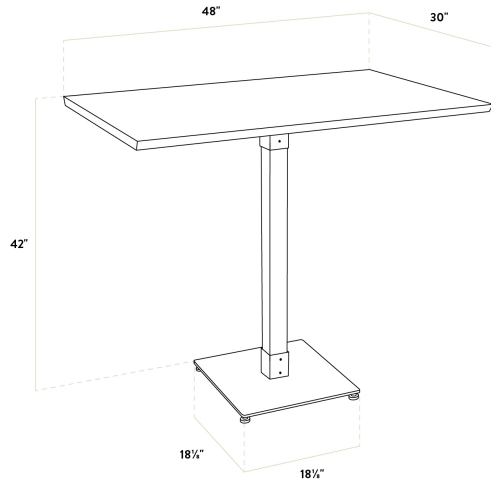

Technical Data

Shape	Rectangle
Style	Solid Wood
Table Seating Capacity	4 Chairs
Tabletop Material	Wood
Tabletop Thickness	1 1/2 Inches
Type	Tables
Usage	Indoor

Plan View

Notes & Details

Feature beautiful wood with reliable durability in your dining room by choosing this Lancaster Table & Seating industrial 30" x 48" solid wood live edge bar height table with antique slate gray finish. Complete with an attractive table top and bar height base, this table is the perfect addition to your winery, brewery, or farm-to-table eatery. It combines the natural look of wood with rugged metal accents to add a rustic element with contemporary flair to your establishment. The antique slate gray finish highlights the distinctive woodgrain patterns and gives the table a unique aesthetic that can't be duplicated.

Thanks to its 1 1/2" thick European beechwood construction, the table top is durable enough to withstand the wear and tear of everyday use. Its underside includes V-shaped metal braces that prevent the wood from warping, which helps to maintain the smooth, sturdy surface. This table top also features 2 live edges for a rustic look that captures the natural beauty of wood. At 48" in length, it can comfortably seat 4 guests.

The included table base features a solid beechwood column with a steel base plate and spider attachment. The wide, square base helps prevent the table from wobbling, while the adjustable feet add stability and help protect your floors from scuffs and scratches. Thanks to its generous 300 lb. weight capacity, the table base will provide a reliable foundation for heavy meals, dinnerware, and decor. The table base elevates your table top to bar height, ensuring it stays steady and balanced while guests enjoy your signature drinks and dishes. Pair this table with Lancaster Table & Seating industrial bar stools (sold separately) to complete your dining area.

⚠ WARNING: This product can expose you to chemicals including lead, which are known to the State of California to cause cancer, birth defects, or other reproductive harm. For more information, go to www.p65warnings.ca.gov.