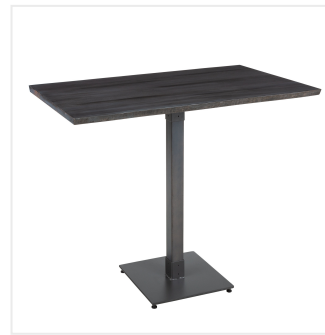

## Lancaster Table & Seating Industrial 30" x 48" Solid Wood Live Edge Bar Height Table with Antique Slate Gray Finish

#3493048CLG37

Item #: 3493048CLG37 Qty: \_\_\_\_\_

Project: \_\_\_\_\_

Approval: \_\_\_\_\_ Date: \_\_\_\_\_

### Features

- Industrial-style antique slate gray wood column with steel base plate and spider
- Solid 1 1/2" thick live edge table top
- Wide, square base with adjustable feet ensures table stability
- 48" length is perfect for seating 4 guests comfortably
- Pair with Lancaster Table & Seating industrial bar stools (sold separately)

### Technical Data

Length	48 Inches
Width	30 Inches
Height	38 1/4 Inches
Height Style	Bar Height
Base Color	Black
Color	Gray
Features	Live Edge
Finish	Slate Gray
Frame Material	Metal
Samples Available	Yes

## Notes & Details

Feature beautiful wood with reliable durability in your dining room by choosing this Lancaster Table & Seating industrial 30" x 48" solid wood live edge bar height table with antique slate gray finish. Complete with an attractive table top and bar height base, this table is the perfect addition to your winery, brewery, or farm-to-table eatery. It combines the natural look of wood with rugged metal accents to add a rustic element with contemporary flair to your establishment. The antique slate gray finish highlights the distinctive woodgrain patterns and gives the table a unique aesthetic that can't be duplicated.