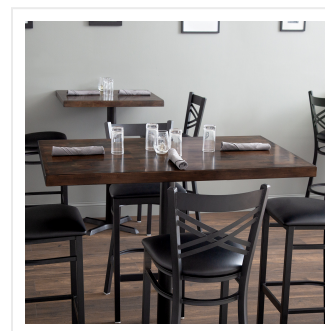

Lancaster Table & Seating 30" x 48" Wood Butcher Block Table Top with Espresso Finish

#3493048BBESP

Item #: 3493048BBESP Qty: _____

Project: _____

Approval: _____ Date: _____

Features

- Adds a unique, rustic ambiance to any setting
- Mixed wood table top made from beech, birch, pine, ash, and oak planks with attractive espresso finish
- Features a 2" thick straight edge solid wood border
- 48" length is perfect for seating 4 guests comfortably
- Butcher block style top shows off the natural beauty of the array of wood species

Technical Data

Tabletop Thickness	2 Inches
Type	Table Tops
Usage	Indoor

Notes & Details

Add a unique, rustic ambiance to your Irish pub, ski lodge cafe, or nature inspired hotel restaurant with this Lancaster Table & Seating 30" x 48" wood butcher block table top! Made from wood, this table top provides your establishment with a distinct aesthetic that can't be duplicated.

The butcher block style top highlights the natural beauty of the array of different wood species. Beech, birch, pine, ash, and oak are all found in this table top and complement as well as contrast with one another through natural grain pattern variance as well as shade. With a dark and rich espresso stain, each strip of wood accepts the stain differently, giving a uniform appearance while simultaneously allowing each unique species to stand out.

Composed of 3/4" solid strips, the wood is affixed to 1/2" plywood for increased structural durability and stability. A 2" thick solid wood border surrounds the perimeter of the table, giving the appearance of a thicker table while maintaining a lightweight composition. It is specially designed to provide you with a dining option that will look fantastic and deliver long-lasting performance at an unbeatable price. Whether you're using it in a restaurant, pub, or cafe, if you're looking for a table top that spotlights the beauty of nature while also focusing on an elegant dining experience, this table is the best of both worlds!