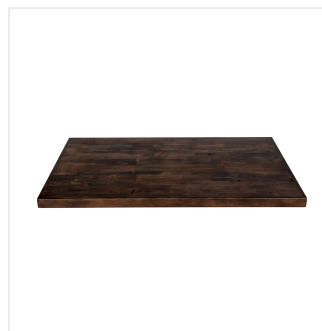

Lancaster Table & Seating 30" x 48" Wood Butcher Block Table Top with Espresso Finish

#3493048BBESP

Item #: 3493048BBESP Qty: _____

Project: _____

Approval: _____ Date: _____

Features

- Adds a unique, rustic ambiance to any setting
- Mixed wood table top made from beech, birch, pine, ash, and oak planks with attractive espresso finish
- Features a 2" thick straight edge solid wood border
- 48" length is perfect for seating 4 guests comfortably
- Butcher block style top shows off the natural beauty of the array of wood species

Technical Data

Tabletop Thickness	2 Inches
Type	Table Tops
Usage	Indoor

Notes & Details

Add a unique, rustic ambiance to your Irish pub, ski lodge cafe, or nature inspired hotel restaurant with this Lancaster Table & Seating 30" x 48" wood butcher block table top! Made from wood, this table top provides your establishment with a distinct aesthetic that can't be duplicated.

The butcher block style top highlights the natural beauty of the array of different wood species. Beech, birch, pine, ash, and oak are all found in this table top and complement as well as contrast with one another through natural grain pattern variance as well as shade. With a dark and rich espresso stain, each strip of wood accepts the stain differently, giving a uniform appearance while simultaneously allowing each unique species to stand out.

Composed of 3/4" solid strips, the wood is affixed to 1/2" plywood for increased structural durability and stability. A 2" thick solid wood border surrounds the perimeter of the table, giving the appearance of a thicker table while maintaining a lightweight composition. It is specially designed to provide you with a dining option that will look fantastic and deliver long-lasting performance at an unbeatable price. Whether you're using it in a restaurant, pub, or cafe, if you're looking for a table top that spotlights the beauty of nature while also focusing on an elegant dining experience, this table is the best of both worlds!