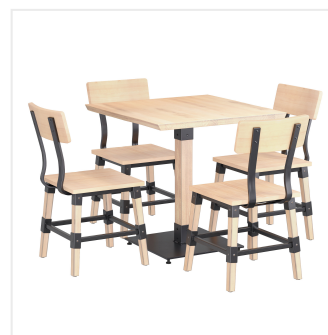

Lancaster Table & Seating Industrial 30" Square Antique White Wash Solid Wood Live Edge Standard Height Table with 4 Chairs

#3493030WTD4C

Item #: 3493030WTD4C Qty: _____

Project: _____

Approval: _____ Date: _____

Features

- Comes with table top, standard height table base, and 4 chairs
- Industrial-style antique white wash wood column with steel base plate and spider
- Solid 1 1/2" thick live edge table top
- Chairs feature durable solid wood and steel frame
- Plastic glides on table base and chair legs protect floors from scratches

Notes & Details

Rural countryside meets urban city with this Lancaster Table & Seating 30" square antique white wash solid wood live edge standard height table with 4 chairs. This set comes complete with an attractive table top, standard height base, and 4 chairs, providing everything you need to complete the look of your winery, brewery, or farm-to-table eatery. It combines the natural look of wood with rugged metal accents to add a rustic element with contemporary flair to your establishment. The antique white wash finish highlights the distinctive woodgrain patterns and gives the set a unique aesthetic that can't be duplicated. The table ships unassembled with hardware included, while the chairs ship fully assembled.

Thanks to its 1 1/2" thick European beechwood construction, the table top is durable enough to withstand the wear and tear of everyday use. Its underside includes V-shaped metal braces that prevent the wood from warping, which helps to maintain the smooth, sturdy surface. The table top also features 2 live edges for a rustic look that captures the natural beauty of wood.