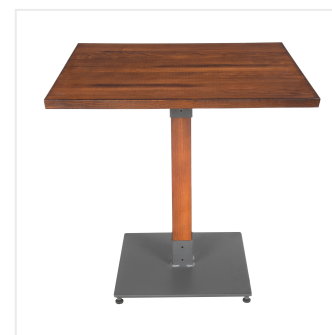

Lancaster Table & Seating Industrial 30" Square Antique Walnut Solid Wood Live Edge Standard Height Table with 4 Chairs

#3493030WAD4C

Item #: 3493030WAD4C Qty: _____

Project: _____

Approval: _____ Date: _____

Features

- Comes with table top, standard height table base, and 4 chairs
- Industrial-style antique walnut wood column with steel base plate and spider
- Solid 1 1/2" thick live edge table top
- Chairs feature durable solid wood and steel frame
- Plastic glides on table base and chair legs protect floors from scratches

Notes & Details

Rural countryside meets urban city with this Lancaster Table & Seating 30" square antique walnut solid wood live edge standard height table with 4 chairs. This set comes complete with an attractive table top, standard height base, and 4 chairs, providing everything you need to complete the look of your winery, brewery, or farm-to-table eatery. It combines the natural look of wood with rugged metal accents to add a rustic element with contemporary flair to your establishment. The antique walnut finish highlights the distinctive woodgrain patterns and gives the set a unique aesthetic that can't be duplicated. The table ships unassembled with hardware included, while the chairs ship fully assembled.

Thanks to its 1 1/2" thick European beechwood construction, the table top is durable enough to withstand the wear and tear of everyday use. Its underside includes V-shaped metal braces that prevent the wood from warping, which helps to maintain the smooth, sturdy surface. The table top also features 2 live edges for a rustic look that captures the natural beauty of wood.