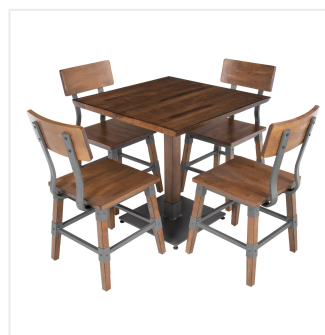

Lancaster Table & Seating Industrial 30" Square Antique Walnut Solid Wood Live Edge Standard Height Table with 4 Chairs

#3493030WAD4C

Item #: 3493030WAD4C Qty: _____

Project: _____

Approval: _____ Date: _____

Features

- Comes with table top, standard height table base, and 4 chairs
- Industrial-style antique walnut wood column with steel base plate and spider
- Solid 1 1/2" thick live edge table top
- Chairs feature durable solid wood and steel frame
- Plastic glides on table base and chair legs protect floors from scratches

Notes & Details

Rural countryside meets urban city with this Lancaster Table & Seating 30" square antique walnut solid wood live edge standard height table with 4 chairs. This set comes complete with an attractive table top, standard height base, and 4 chairs, providing everything you need to complete the look of your winery, brewery, or farm-to-table eatery. It combines the natural look of wood with rugged metal accents to add a rustic element with contemporary flair to your establishment. The antique walnut finish highlights the distinctive woodgrain patterns and gives the set a unique aesthetic that can't be duplicated. The table ships unassembled with hardware included, while the chairs ship fully assembled.

Thanks to its 1 1/2" thick European beechwood construction, the table top is durable enough to withstand the wear and tear of everyday use. Its underside includes V-shaped metal braces that prevent the wood from warping, which helps to maintain the smooth, sturdy surface. The table top also features 2 live edges for a rustic look that captures the natural beauty of wood.