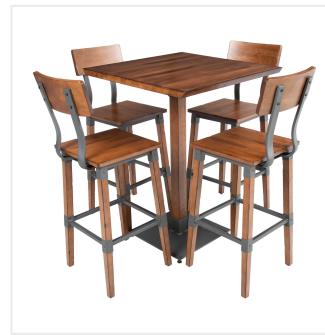

## Lancaster Table & Seating Industrial 30" Square Antique Walnut Solid Wood Live Edge Bar Height Table with 4 Bar Stools

#3493030WAB4B

Item #: 3493030WAB4B Qty: \_\_\_\_\_

Project: \_\_\_\_\_

Approval: \_\_\_\_\_ Date: \_\_\_\_\_

### Features

- Comes with table top, bar height table base, and 4 bar stools
- Industrial-style antique walnut wood column with steel base plate and spider
- Solid 1 1/2" thick live edge table top
- Bar stools feature durable solid wood and steel frame
- Plastic glides on table base and bar stool legs protect floors from scratches

# Notes & Details

---

Rural countryside meets urban city with this Lancaster Table & Seating 30" square antique walnut solid wood live edge bar height table with 4 bar stools. This set comes complete with an attractive table top, bar height base, and 4 bar stools, providing everything you need to complete the look of your winery, brewery, or farm-to-table eatery. It combines the natural look of wood with rugged metal accents to add a rustic element with contemporary flair to your establishment. The antique walnut finish highlights the distinctive woodgrain patterns and gives the set a unique aesthetic that can't be duplicated. The table ships unassembled with hardware included, while the bar stools ship fully assembled.

Thanks to its 1 1/2" thick European beechwood construction, the table top is durable enough to withstand the wear and tear of everyday use. Its underside includes V-shaped metal braces that prevent the wood from warping, which helps to maintain the smooth, sturdy surface. The table top also features 2 live edges for a rustic look that captures the natural beauty of wood.