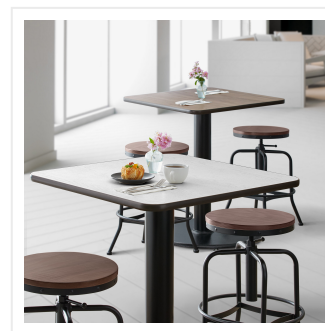

Lancaster Table & Seating 30" x 30" Square Reversible White Birch / Ash Laminated Table Top

#3493030TBA

Item #: 3493030TBA Qty: _____

Project: _____

Approval: _____ Date: _____

Features

- Features a birch and ash finish
- Includes a protective brown vinyl molding
- Reversible sides add versatility
- Great for pizza shops, cafeterias, and delis
- For indoor use only

Certifications

 Seating Capacity: 2 - 4

Technical Data

Length	30 Inches
Width	30 Inches
Capacity	2 - 4 Chairs
Color	Brown
Core Type	Particle Board
Finish	Ash Birch
Material	Laminate
Shape	Square

Technical Data

Tabletop Thickness	1 Inch
Type	Table Tops
Usage	Indoor

Notes & Details

This Lancaster Table & Seating 30" x 30" square reversible birch / ash laminated table top provides your establishment with a versatile look. With this table top, you can easily provide guests in your cafeteria, deli, or pizza parlor with a stable place to eat their meals. Thanks to the versatile, reversible birch and ash top, you don't have to worry about it clashing with the color scheme or decor of your business. You can simply choose between the birch side or the ash side for the ideal look in your establishment.

Additionally, it's made from durable laminate materials that are sure to stand up to long-term use in your restaurant or deli. Plus, this material makes the table top incredibly easy to clean. The brown vinyl molding on this product prevents your table from any unattractive chipping and scuffing, keeping your table looking great through general wear and tear.