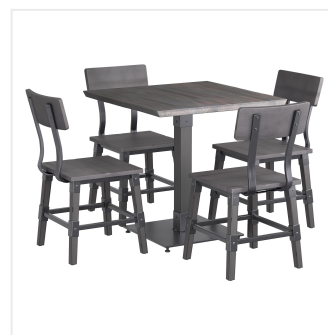

## Lancaster Table & Seating Industrial 30" Square Antique Slate Gray Solid Wood Live Edge Standard Height Table with 4 Chairs

#3493030GYD4C

Item #: 3493030GYD4C Qty: \_\_\_\_\_

Project: \_\_\_\_\_

Approval: \_\_\_\_\_ Date: \_\_\_\_\_

### Features

- Comes with table top, standard height table base, and 4 chairs
- Industrial-style antique slate gray column with steel base plate and spider
- Solid 1 1/2" thick live edge table top
- Chairs feature durable solid wood and steel frame
- Plastic glides on table base and chair legs protect floors from scratches

## Technical Data

Chair Height	32 Inches
Height Style	Standard Height
Seat Height	17 3/4 Inches
Arms	Without Arms
Assembled	Assembly Required
Back	With Back
Base Color	Gray
Base Material	Steel Wood
Base Style	Square
Chair Weight Capacity	350 lb.
Color	Gray
Features	Adjustable Feet Live Edge
Finish	Antique Slate Gray
Included Chairs	4 Chairs
Installation Type	Freestanding
Samples Available	Yes
Seat Material	Wood
Seat Type	Solid
Shape	Square
Style	Side Chair Solid Wood
Table Seating Capacity	2 - 4 Chairs
Tabletop Material	Wood
Tabletop Thickness	1 1/2 Inches
Type	Table / Chair Sets
Usage	Indoor

# Notes & Details

---

Rural countryside meets urban city with this Lancaster Table & Seating 30" square antique slate gray solid wood live edge standard height table with 4 chairs. This set comes complete with an attractive table top, standard height base, and 4 chairs, providing everything you need to complete the look of your winery, brewery, or farm-to-table eatery. It combines the natural look of wood with rugged metal accents to add a rustic element with contemporary flair to your establishment. The antique slate gray finish highlights the distinctive woodgrain patterns and gives the set a unique aesthetic that can't be duplicated. The table ships unassembled with hardware included, while the chairs ship fully assembled.