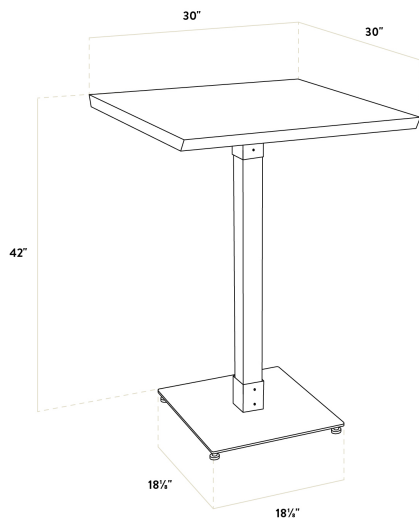

- Industrial-style antique walnut wood column with steel base plate and spider
- Solid 1 1/2" thick live edge table top
- Wide, square base with adjustable feet ensures table stability
- 30" length is perfect for seating 2-4 guests comfortably
- Pair with Lancaster Table & Seating industrial bar stools (sold separately)

Certifications

Seating Capacity: 2 - 4

Technical Data

Length	30 Inches
Width	30 Inches
Height	38 1/4 Inches
Height Style	Bar Height
Base Color	Silver
Color	Brown
Finish	Walnut
Frame Material	Metal
Samples Available	Yes
Shape	Square

Technical Data

Style	Solid Wood
Table Seating Capacity	2 - 4 Chairs
Tabletop Material	Wood
Tabletop Thickness	1 1/2 Inches
Type	Tables
Usage	Indoor

Plan View

Notes & Details

Feature beautiful wood with reliable durability in your dining room by choosing this Lancaster Table & Seating industrial 30" x 30" solid wood live edge bar height table with antique walnut finish. Complete with an attractive table top and bar height base, this table is the perfect addition to your winery, brewery, or farm-to-table eatery. It combines the natural look of wood with rugged metal accents to add a rustic element with contemporary flair to your establishment. The antique walnut finish highlights the distinctive woodgrain patterns and gives the table a unique aesthetic that can't be duplicated.

Thanks to its 1 1/2" thick European beechwood construction, the table top is durable enough to withstand the wear and tear of everyday use. Its underside includes V-shaped metal braces that prevent the wood from warping, which helps to maintain the smooth, sturdy surface. This table top also features 2 live edges for a rustic look that captures the natural beauty of wood. At 30" in length, it can comfortably seat 2-4 guests.