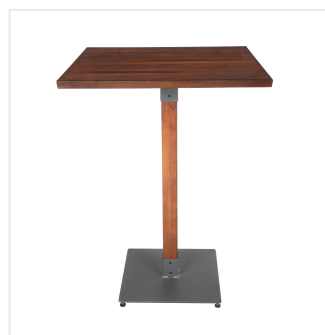

Lancaster Table & Seating Industrial 30" x 30" Solid Wood Live Edge Bar Height Table with Antique Walnut Finish

#3493030CLW37

Item #: 3493030CLW37 Qty: _____

Project: _____

Approval: _____ Date: _____

Features

- Industrial-style antique walnut wood column with steel base plate and spider
- Solid 1 1/2" thick live edge table top
- Wide, square base with adjustable feet ensures table stability
- 30" length is perfect for seating 2-4 guests comfortably
- Pair with Lancaster Table & Seating industrial bar stools (sold separately)

Technical Data

Style	Solid Wood
Table Seating Capacity	2 - 4 Chairs
Tabletop Material	Wood
Tabletop Thickness	1 1/2 Inches
Type	Tables
Usage	Indoor

Plan View

Notes & Details

Feature beautiful wood with reliable durability in your dining room by choosing this Lancaster Table & Seating industrial 30" x 30" solid wood live edge bar height table with antique walnut finish. Complete with an attractive table top and bar height base, this table is the perfect addition to your winery, brewery, or farm-to-table eatery. It combines the natural look of wood with rugged metal accents to add a rustic element with contemporary flair to your establishment. The antique walnut finish highlights the distinctive woodgrain patterns and gives the table a unique aesthetic that can't be duplicated.

Thanks to its 1 1/2" thick European beechwood construction, the table top is durable enough to withstand the wear and tear of everyday use. Its underside includes V-shaped metal braces that prevent the wood from warping, which helps to maintain the smooth, sturdy surface. This table top also features 2 live edges for a rustic look that captures the natural beauty of wood. At 30" in length, it can comfortably seat 2-4 guests.