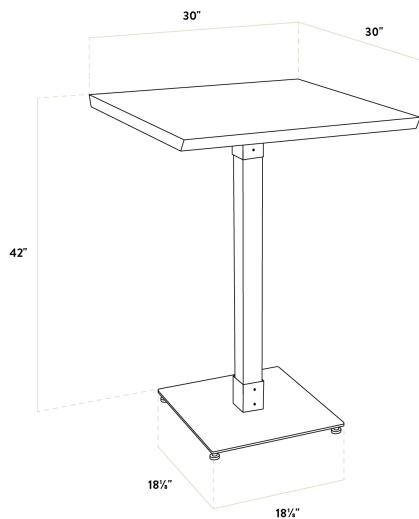

Technical Data

Style	Solid Wood
Table Seating Capacity	2 - 4 Chairs
Tabletop Material	Wood
Tabletop Thickness	1 1/2 Inches
Type	Tables
Usage	Indoor

Plan View

Notes & Details

Feature beautiful wood with reliable durability in your dining room by choosing this Lancaster Table & Seating industrial 30" x 30" solid wood live edge bar height table with antique natural finish. Complete with an attractive table top and bar height base, this table is the perfect addition to your winery, brewery, or farm-to-table eatery. It combines the natural look of wood with rugged metal accents to add a rustic element with contemporary flair to your establishment. The antique natural finish highlights the distinctive woodgrain patterns and gives the table a unique aesthetic that can't be duplicated.

Thanks to its 1 1/2" thick European beechwood construction, the table top is durable enough to withstand the wear and tear of everyday use. Its underside includes V-shaped metal braces that prevent the wood from warping, which helps to maintain the smooth, sturdy surface. This table top also features 2 live edges for a rustic look that captures the natural beauty of wood. At 30" in length, it can comfortably seat 2-4 guests.

The included table base features a solid beechwood column with a steel base plate and spider attachment. The wide, square base helps prevent the table from wobbling, while the adjustable feet add stability and help protect your floors from scuffs and scratches. Thanks to its generous 300 lb. weight capacity, the table base will provide a reliable foundation for heavy meals, dinnerware, and decor. The table base elevates your table top to bar height, ensuring it stays steady and balanced while guests enjoy your signature drinks and dishes. Pair this table with Lancaster Table & Seating industrial bar stools (sold separately) to complete your dining area.

⚠ WARNING: This product can expose you to chemicals including lead, which are known to the State of California to cause cancer, birth defects, or other reproductive harm. For more information, go to www.p65warnings.ca.gov.