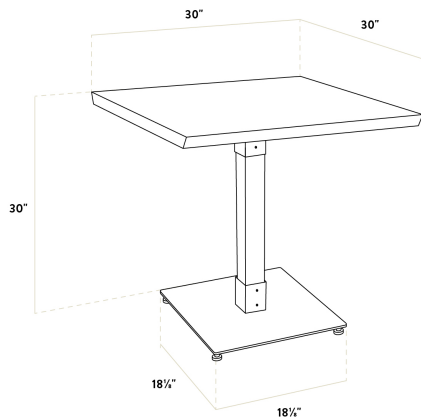

### Features

- Industrial-style antique white wash wood column with steel base plate and spider
- Solid 1 1/2" thick live edge table top
- Wide, square base with adjustable feet ensures table stability
- 30" length is perfect for seating 2-4 guests comfortably
- Pair with Lancaster Table & Seating industrial chairs (sold separately)

### Technical Data

Length	30 Inches
Width	30 Inches
Height Style	Standard Height
Base Color	Black
Color	Beige
Finish	White Wash
Samples Available	Yes
Shape	Square
Style	Solid Wood
Table Seating Capacity	2 - 4 Chairs

## Notes & Details

Feature beautiful wood with reliable durability in your dining room by choosing this Lancaster Table & Seating industrial 30" x 30" solid wood live edge standard height table with antique white wash finish. Complete with an attractive table top and standard height base, this table is the perfect addition to your winery, brewery, or farm-to-table eatery. It combines the natural look of wood with rugged metal accents to add a rustic element with contemporary flair to your establishment. The antique white wash finish highlights the distinctive woodgrain patterns and gives the table a unique aesthetic that can't be duplicated.

Thanks to its 1 1/2" thick European beechwood construction, the table top is durable enough to withstand the wear and tear of everyday use. Its underside includes V-shaped metal braces that prevent the wood from warping, which helps to maintain the smooth, sturdy surface. This table top also features 2 live edges for a rustic look that captures the natural beauty of wood. At 30" in length, it can comfortably seat 2-4 guests.