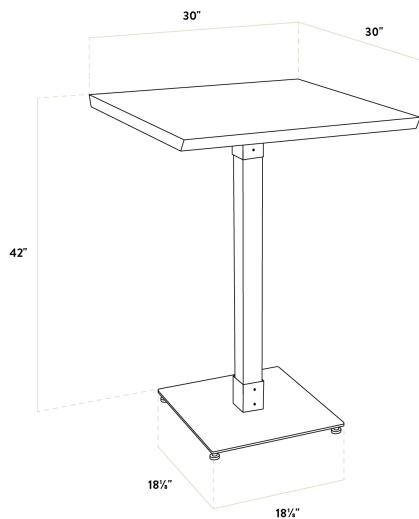

Features

- Industrial-style antique slate gray wood column with steel base plate and spider
- Solid 1 1/2" thick live edge table top
- Wide, square base with adjustable feet ensures table stability
- 30" length is perfect for seating 2-4 guests comfortably
- Pair with Lancaster Table & Seating industrial bar stools (sold separately)

Certifications

Seating Capacity: 2 - 4

Technical Data

Length	30 Inches
Width	30 Inches
Height Style	Bar Height
Base Color	Black
Color	Gray
Features	Live Edge
Finish	Slate Gray
Frame Material	Metal
Samples Available	Yes
Shape	Square

Technical Data

Style	Solid Wood
Table Seating Capacity	2 - 4 Chairs
Tabletop Material	Wood
Tabletop Thickness	1 1/2 Inches
Type	Tables
Usage	Indoor

Plan View

Notes & Details

Feature beautiful wood with reliable durability in your dining room by choosing this Lancaster Table & Seating industrial 30" x 30" solid wood live edge bar height table with antique slate gray finish. Complete with an attractive table top and bar height base, this table is the perfect addition to your winery, brewery, or farm-to-table eatery. It combines the natural look of wood with rugged metal accents to add a rustic element with contemporary flair to your establishment. The antique slate gray finish highlights the distinctive woodgrain patterns and gives the table a unique aesthetic that can't be duplicated.

Thanks to its 1 1/2" thick European beechwood construction, the table top is durable enough to withstand the wear and tear of everyday use. Its underside includes V-shaped metal braces that prevent the wood from warping, which helps to maintain the smooth, sturdy surface. This table top also features 2 live edges for a rustic look that captures the natural beauty of wood. At 30" in length, it can comfortably seat 2-4 guests.