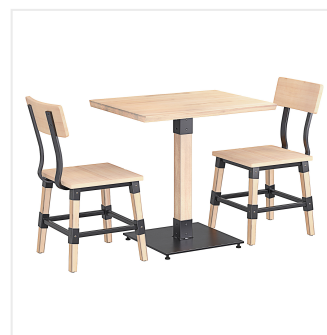

Lancaster Table & Seating Industrial 24" x 30" Antique White Wash Solid Wood Live Edge Standard Height Table with 2 Chairs

#3492430WTD2C

Item #: 3492430WTD2C Qty: _____

Project: _____

Approval: _____ Date: _____

Features

- Comes with table top, standard height table base, and 2 chairs
- Industrial-style antique white wash wood column with steel base plate and spider
- Solid 1 1/2" thick live edge table top
- Chairs feature durable solid wood and steel frame
- Plastic glides on table base and chair legs protect floors from scratches

Notes & Details

Rural countryside meets urban city with this Lancaster Table & Seating 24" x 30" antique white wash solid wood live edge standard height table with 2 chairs. This set comes complete with an attractive table top, standard height base, and 2 chairs, providing everything you need to complete the look of your winery, brewery, or farm-to-table eatery. It combines the natural look of wood with rugged metal accents to add a rustic element with contemporary flair to your establishment. The antique white wash finish highlights the distinctive woodgrain patterns and gives the set a unique aesthetic that can't be duplicated. The table ships unassembled with hardware included, while the chairs ship fully assembled.

Thanks to its 1 1/2" thick European beechwood construction, the table top is durable enough to withstand the wear and tear of everyday use. Its underside includes V-shaped metal braces that prevent the wood from warping, which helps to maintain the smooth, sturdy surface. The table top also features 2 live edges for a rustic look that captures the natural beauty of wood.