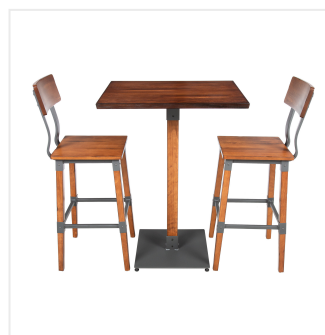

Lancaster Table & Seating Industrial 24" x 30" Antique Walnut Solid Wood Live Edge Bar Height Table with 2 Bar Stools

#3492430WAB2B

Item #: 3492430WAB2B Qty: _____

Project: _____

Approval: _____ Date: _____

Features

- Comes with table top, bar height table base, and 2 bar stools
- Industrial-style antique walnut wood column with steel base plate and spider
- Solid 1 1/2" thick live edge table top
- Bar stools feature durable solid wood and steel frame
- Plastic glides on table base and bar stool legs protect floors from scratches

Notes & Details

Rural countryside meets urban city with this Lancaster Table & Seating 24" x 30" antique walnut solid wood live edge bar height table with 2 bar stools. This set comes complete with an attractive table top, bar height base, and 2 bar stools, providing everything you need to complete the look of your winery, brewery, or farm-to-table eatery. It combines the natural look of wood with rugged metal accents to add a rustic element with contemporary flair to your establishment. The antique walnut finish highlights the distinctive woodgrain patterns and gives the set a unique aesthetic that can't be duplicated. The table ships unassembled with hardware included, while the bar stools ship fully assembled.

Thanks to its 1 1/2" thick European beechwood construction, the table top is durable enough to withstand the wear and tear of everyday use. Its underside includes V-shaped metal braces that prevent the wood from warping, which helps to maintain the smooth, sturdy surface. The table top also features 2 live edges for a rustic look that captures the natural beauty of wood.