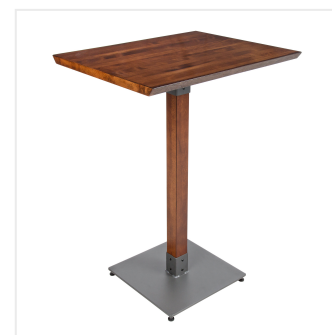

Lancaster Table & Seating Industrial 24" x 30" Antique Walnut Solid Wood Live Edge Bar Height Table with 2 Bar Stools

#3492430WAB2B

Item #: 3492430WAB2B Qty: _____

Project: _____

Approval: _____ Date: _____

Features

- Comes with table top, bar height table base, and 2 bar stools
- Industrial-style antique walnut wood column with steel base plate and spider
- Solid 1 1/2" thick live edge table top
- Bar stools feature durable solid wood and steel frame
- Plastic glides on table base and bar stool legs protect floors from scratches

Notes & Details

Rural countryside meets urban city with this Lancaster Table & Seating 24" x 30" antique walnut solid wood live edge bar height table with 2 bar stools. This set comes complete with an attractive table top, bar height base, and 2 bar stools, providing everything you need to complete the look of your winery, brewery, or farm-to-table eatery. It combines the natural look of wood with rugged metal accents to add a rustic element with contemporary flair to your establishment. The antique walnut finish highlights the distinctive woodgrain patterns and gives the set a unique aesthetic that can't be duplicated. The table ships unassembled with hardware included, while the bar stools ship fully assembled.

Thanks to its 1 1/2" thick European beechwood construction, the table top is durable enough to withstand the wear and tear of everyday use. Its underside includes V-shaped metal braces that prevent the wood from warping, which helps to maintain the smooth, sturdy surface. The table top also features 2 live edges for a rustic look that captures the natural beauty of wood.