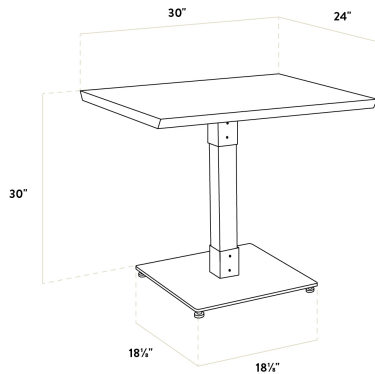

Features

- Industrial-style antique walnut wood column with steel base plate and spider
- Solid 1 1/2" thick live edge table top
- Wide, square base with adjustable feet ensures table stability
- 30" length is perfect for seating 2 guests comfortably
- Pair with Lancaster Table & Seating industrial chairs (sold separately)

Certifications

Seating Capacity: 2

Technical Data

Length	24 Inches
Width	30 Inches
Height	30 Inches
Height Style	Standard Height
Base Color	Silver
Color	Brown
Finish	Walnut
Frame Material	Metal
Samples Available	Yes
Shape	Rectangle

Technical Data

Style	Solid Wood
Table Seating Capacity	2 Chairs
Tabletop Material	Wood
Tabletop Thickness	1 1/4 Inches
Type	Tables
Usage	Indoor

Plan View

Notes & Details

Feature beautiful wood with reliable durability in your dining room by choosing this Lancaster Table & Seating industrial 24" x 30" solid wood live edge standard height table with antique walnut finish. Complete with an attractive table top and standard height base, this table is the perfect addition to your winery, brewery, or farm-to-table eatery. It combines the natural look of wood with rugged metal accents to add a rustic element with contemporary flair to your establishment. The antique walnut finish highlights the distinctive woodgrain patterns and gives the table a unique aesthetic that can't be duplicated.

Thanks to its 1 1/2" thick European beechwood construction, the table top is durable enough to withstand the wear and tear of everyday use. Its underside includes V-shaped metal braces that prevent the wood from warping, which helps to maintain the smooth, sturdy surface. This table top also features 2 live edges for a rustic look that captures the natural beauty of wood. At 30" in length, it can comfortably seat 2 guests.