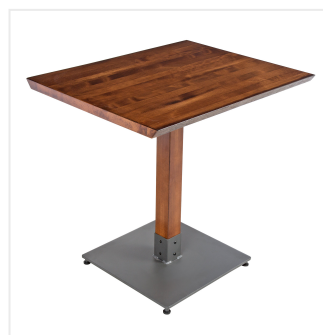

Lancaster Table & Seating Industrial 24" x 30" Solid Wood Live Edge Standard Height Table with Antique Walnut Finish

#3492430CLW30

Item #: 3492430CLW30 Qty: _____

Project: _____

Approval: _____ Date: _____

Features

- Industrial-style antique walnut wood column with steel base plate and spider
- Solid 1 1/2" thick live edge table top
- Wide, square base with adjustable feet ensures table stability
- 30" length is perfect for seating 2 guests comfortably
- Pair with Lancaster Table & Seating industrial chairs (sold separately)

Technical Data

Style	Solid Wood
Table Seating Capacity	2 Chairs
Tabletop Material	Wood
Tabletop Thickness	1 1/4 Inches
Type	Tables
Usage	Indoor

Plan View

Notes & Details

Feature beautiful wood with reliable durability in your dining room by choosing this Lancaster Table & Seating industrial 24" x 30" solid wood live edge standard height table with antique walnut finish. Complete with an attractive table top and standard height base, this table is the perfect addition to your winery, brewery, or farm-to-table eatery. It combines the natural look of wood with rugged metal accents to add a rustic element with contemporary flair to your establishment. The antique walnut finish highlights the distinctive woodgrain patterns and gives the table a unique aesthetic that can't be duplicated.

Thanks to its 1 1/2" thick European beechwood construction, the table top is durable enough to withstand the wear and tear of everyday use. Its underside includes V-shaped metal braces that prevent the wood from warping, which helps to maintain the smooth, sturdy surface. This table top also features 2 live edges for a rustic look that captures the natural beauty of wood. At 30" in length, it can comfortably seat 2 guests.