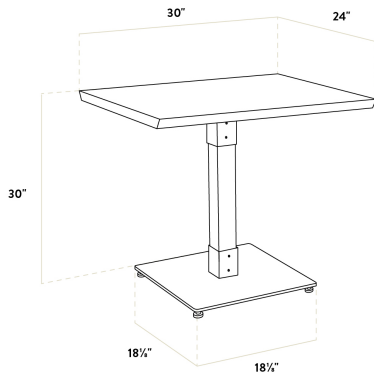

- Industrial-style mahogany wood column with steel base plate and spider
- Solid 1 1/2" thick live edge table top
- Wide, square base with adjustable feet ensures table stability
- 30" length is perfect for seating 2 guests comfortably
- Pair with Lancaster Table & Seating industrial chairs (sold separately)

Certifications

 Seating Capacity: 2

Technical Data

Length	30 Inches
Width	24 Inches
Height Style	Standard Height
Base Color	Black
Color	Brown
Features	Live Edge
Finish	Mahogany
Frame Material	Metal
Samples Available	Yes
Shape	Rectangle

Technical Data

Style	Solid Wood
Table Seating Capacity	2 Chairs
Tabletop Material	Wood
Tabletop Thickness	1 1/4 Inches
Type	Tables
Usage	Indoor

Plan View

Notes & Details

Feature beautiful wood with reliable durability in your dining room by choosing this Lancaster Table & Seating industrial 24" x 30" solid wood live edge standard height table with mahogany finish. Complete with an attractive table top and standard height base, this table is the perfect addition to your winery, brewery, or farm-to-table eatery. It combines the natural look of wood with rugged metal accents to add a rustic element with contemporary flair to your establishment. The mahogany finish highlights the distinctive woodgrain patterns and gives the table a unique aesthetic that can't be duplicated.

Thanks to its 1 1/2" thick European beechwood construction, the table top is durable enough to withstand the wear and tear of everyday use. Its underside includes V-shaped metal braces that prevent the wood from warping, which helps to maintain the smooth, sturdy surface. This table top also features 2 live edges for a rustic look that captures the natural beauty of wood. At 30" in length, it can comfortably seat 2 guests.