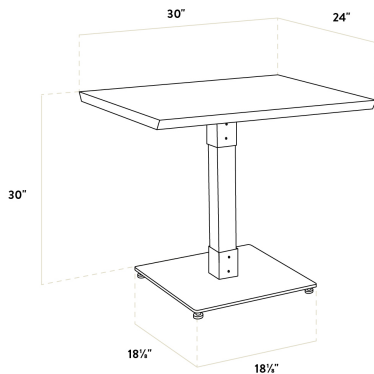

Features

- Industrial-style antique white wash wood column with steel base plate and spider
- Solid 1 1/2" thick live edge table top
- Wide, square base with adjustable feet ensures table stability
- 30" length is perfect for seating 2 guests comfortably
- Pair with Lancaster Table & Seating industrial chairs (sold separately)

Certifications

 Seating Capacity: 2

Technical Data

Length	30 Inches
Width	24 Inches
Height Style	Standard Height
Base Color	Black
Color	Beige
Finish	White Wash
Frame Material	Metal
Samples Available	Yes
Shape	Rectangle
Style	Solid Wood

Technical Data

Table Seating Capacity	2 Chairs
Tabletop Material	Wood
Tabletop Thickness	1 1/4 Inches
Type	Tables
Usage	Indoor

Plan View

Notes & Details

Feature beautiful wood with reliable durability in your dining room by choosing this Lancaster Table & Seating industrial 24" x 30" solid wood live edge standard height table with antique white wash finish. Complete with an attractive table top and standard height base, this table is the perfect addition to your winery, brewery, or farm-to-table eatery. It combines the natural look of wood with rugged metal accents to add a rustic element with contemporary flair to your establishment. The antique white wash finish highlights the distinctive woodgrain patterns and gives the table a unique aesthetic that can't be duplicated.

Thanks to its 1 1/2" thick European beechwood construction, the table top is durable enough to withstand the wear and tear of everyday use. Its underside includes V-shaped metal braces that prevent the wood from warping, which helps to maintain the smooth, sturdy surface. This table top also features 2 live edges for a rustic look that captures the natural beauty of wood. At 30" in length, it can comfortably seat 2 guests.