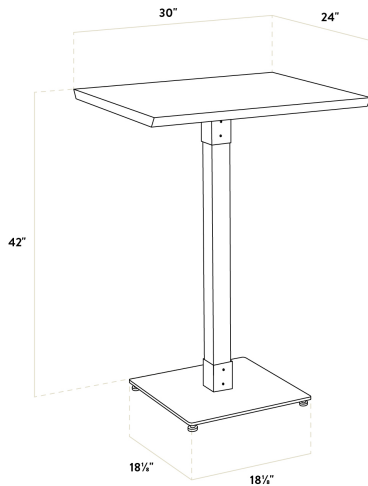

Features

- Industrial-style antique slate gray wood column with steel base plate and spider
- Solid 1 1/2" thick live edge table top
- Wide, square base with adjustable feet ensures table stability
- 30" length is perfect for seating 2 guests comfortably
- Pair with Lancaster Table & Seating industrial bar stools (sold separately)

Certifications

Technical Data

Length	30 Inches
Width	24 Inches
Height	38 1/4 Inches
Height Style	Bar Height
Base Color	Black
Color	Gray
Finish	Slate Gray
Samples Available	Yes
Shape	Rectangle
Style	Solid Wood

Technical Data

Table Seating Capacity	2 Chairs
Tabletop Material	Wood
Tabletop Thickness	1 1/2 Inches
Type	Tables
Usage	Indoor

Plan View

Notes & Details

Feature beautiful wood with reliable durability in your dining room by choosing this Lancaster Table & Seating industrial 24" x 30" solid wood live edge bar height table with antique slate gray finish. Complete with an attractive table top and bar height base, this table is the perfect addition to your winery, brewery, or farm-to-table eatery. It combines the natural look of wood with rugged metal accents to add a rustic element with contemporary flair to your establishment. The antique slate gray finish highlights the distinctive woodgrain patterns and gives the table a unique aesthetic that can't be duplicated.

Thanks to its 1 1/2" thick European beechwood construction, the table top is durable enough to withstand the wear and tear of everyday use. Its underside includes V-shaped metal braces that prevent the wood from warping, which helps to maintain the smooth, sturdy surface. This table top also features 2 live edges for a rustic look that captures the natural beauty of wood. At 30" in length, it can comfortably seat 2 guests.