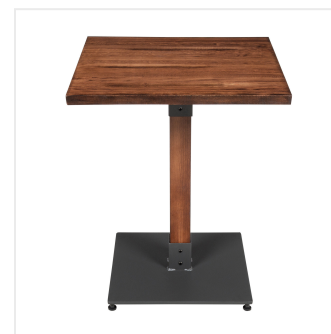

## Lancaster Table & Seating Industrial 24" Square Rustic Walnut Finish Solid Wood Live Edge Standard Height Table with 2 Chairs

#3492424WAD2C

Item #: 3492424WAD2C Qty: \_\_\_\_\_

Project: \_\_\_\_\_

Approval: \_\_\_\_\_ Date: \_\_\_\_\_

### Features

- Comes with table top, standard height table base, and 2 chairs
- Industrial-style rustic walnut finish wood column with steel base plate and spider
- Solid 1 1/2" thick live edge table top
- Chairs feature durable wood and steel construction
- Glides on table base and chair legs protect floors from scratches

# Notes & Details

---

Rural countryside meets urban city with this Lancaster Table & Seating industrial 24" square rustic walnut solid wood live edge standard height table with 2 chairs. This set comes complete with an attractive table top, standard height base, and 2 chairs, providing everything you need to complete the look of your winery, brewery, or farm-to-table eatery. It combines the natural look of wood with rugged metal accents to add a rustic element with contemporary flair to your establishment. The rustic walnut finish highlights the distinctive woodgrain patterns and gives the set a unique aesthetic that can't be duplicated. The table ships unassembled with hardware included, while the chairs ship fully assembled.

Thanks to its 1 1/2" thick European beechwood construction, the table top is durable enough to withstand the wear and tear of everyday use. Its underside includes V-shaped metal braces that prevent the wood from warping, which helps to maintain the smooth, sturdy surface. The table top also features 2 live edges for a rustic look that captures the natural beauty of wood.