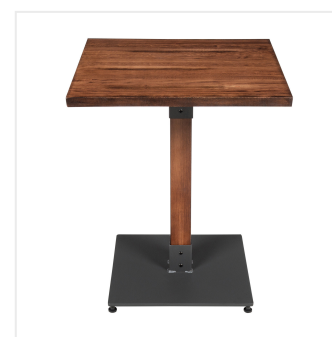

Lancaster Table & Seating Industrial 24" Square Antique Walnut Solid Wood Live Edge Standard Height Table with 2 Chairs

#3492424WAD2C

Item #: 3492424WAD2C Qty: _____

Project: _____

Approval: _____ Date: _____

Features

- Comes with table top, standard height table base, and 2 chairs
- Industrial-style antique walnut wood column with steel base plate and spider
- Solid 1 1/2" thick live edge table top
- Chairs feature durable wood and steel construction
- Glides on table base and chair legs protect floors from scratches

Notes & Details

Rural countryside meets urban city with this Lancaster Table & Seating industrial 24" square antique walnut solid wood live edge standard height table with 2 chairs. This set comes complete with an attractive table top, standard height base, and 2 chairs, providing everything you need to complete the look of your winery, brewery, or farm-to-table eatery. It combines the natural look of wood with rugged metal accents to add a rustic element with contemporary flair to your establishment. The antique walnut finish highlights the distinctive woodgrain patterns and gives the set a unique aesthetic that can't be duplicated. The table ships unassembled with hardware included, while the chairs ship fully assembled.

Thanks to its 1 1/2" thick European beechwood construction, the table top is durable enough to withstand the wear and tear of everyday use. Its underside includes V-shaped metal braces that prevent the wood from warping, which helps to maintain the smooth, sturdy surface. The table top also features 2 live edges for a rustic look that captures the natural beauty of wood.