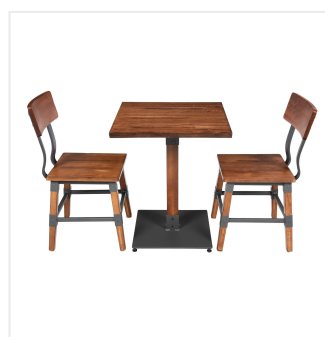

Lancaster Table & Seating Industrial 24" Square Antique Walnut Solid Wood Live Edge Standard Height Table with 2 Chairs

#3492424WAD2C

Item #: 3492424WAD2C Qty: _____

Project: _____

Approval: _____ Date: _____

Features

- Comes with table top, standard height table base, and 2 chairs
- Industrial-style antique walnut wood column with steel base plate and spider
- Solid 1 1/2" thick live edge table top
- Chairs feature durable wood and steel construction
- Glides on table base and chair legs protect floors from scratches

Notes & Details

Rural countryside meets urban city with this Lancaster Table & Seating industrial 24" square antique walnut solid wood live edge standard height table with 2 chairs. This set comes complete with an attractive table top, standard height base, and 2 chairs, providing everything you need to complete the look of your winery, brewery, or farm-to-table eatery. It combines the natural look of wood with rugged metal accents to add a rustic element with contemporary flair to your establishment. The antique walnut finish highlights the distinctive woodgrain patterns and gives the set a unique aesthetic that can't be duplicated. The table ships unassembled with hardware included, while the chairs ship fully assembled.

Thanks to its 1 1/2" thick European beechwood construction, the table top is durable enough to withstand the wear and tear of everyday use. Its underside includes V-shaped metal braces that prevent the wood from warping, which helps to maintain the smooth, sturdy surface. The table top also features 2 live edges for a rustic look that captures the natural beauty of wood.