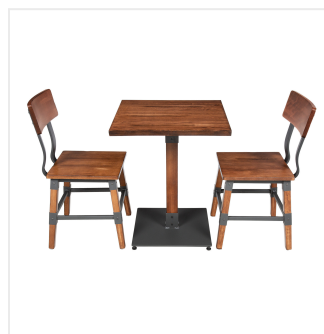

## Lancaster Table & Seating Industrial 24" Square Rustic Walnut Finish Solid Wood Live Edge Standard Height Table with 2 Chairs

#3492424WAD2C

Item #: 3492424WAD2C Qty: \_\_\_\_\_

Project: \_\_\_\_\_

Approval: \_\_\_\_\_ Date: \_\_\_\_\_

### Features

- Comes with table top, standard height table base, and 2 chairs
- Industrial-style rustic walnut finish wood column with steel base plate and spider
- Solid 1 1/2" thick live edge table top
- Chairs feature durable wood and steel construction
- Glides on table base and chair legs protect floors from scratches

# Notes & Details

---

Rural countryside meets urban city with this Lancaster Table & Seating industrial 24" square rustic walnut solid wood live edge standard height table with 2 chairs. This set comes complete with an attractive table top, standard height base, and 2 chairs, providing everything you need to complete the look of your winery, brewery, or farm-to-table eatery. It combines the natural look of wood with rugged metal accents to add a rustic element with contemporary flair to your establishment. The rustic walnut finish highlights the distinctive woodgrain patterns and gives the set a unique aesthetic that can't be duplicated. The table ships unassembled with hardware included, while the chairs ship fully assembled.

Thanks to its 1 1/2" thick European beechwood construction, the table top is durable enough to withstand the wear and tear of everyday use. Its underside includes V-shaped metal braces that prevent the wood from warping, which helps to maintain the smooth, sturdy surface. The table top also features 2 live edges for a rustic look that captures the natural beauty of wood.