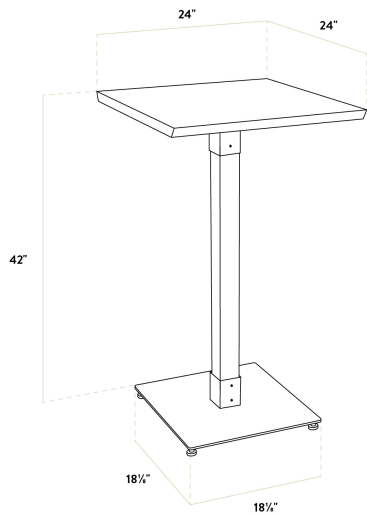

Technical Data

Style	Solid Wood
Table Seating Capacity	2 Chairs
Tabletop Material	Wood
Tabletop Thickness	1 1/2 Inches
Type	Tables
Usage	Indoor

Plan View

Notes & Details

Feature beautiful wood with reliable durability in your dining room by choosing this Lancaster Table & Seating industrial 24" x 24" solid wood live edge bar height table with antique walnut finish. Complete with an attractive table top and bar height base, this table is the perfect addition to your winery, brewery, or farm-to-table eatery. It combines the natural look of wood with rugged metal accents to add a rustic element with contemporary flair to your establishment. The antique walnut finish highlights the distinctive woodgrain patterns and gives the table a unique aesthetic that can't be duplicated.

Thanks to its 1 1/2" thick European beechwood construction, the table top is durable enough to withstand the wear and tear of everyday use. Its underside includes V-shaped metal braces that prevent the wood from warping, which helps to maintain the smooth, sturdy surface. This table top also features 2 live edges for a rustic look that captures the natural beauty of wood. At 24" in length, it can comfortably seat 2 guests.

The included table base features a solid beechwood column with a steel base plate and spider attachment. The wide, square base helps prevent the table from wobbling, while the adjustable feet add stability and help protect your floors from scuffs and scratches. Thanks to its generous 300 lb. weight capacity, the table base will provide a reliable foundation for heavy meals, dinnerware, and decor. The table base elevates your table top to bar height, ensuring it stays steady and balanced while guests enjoy your signature drinks and dishes. Pair this table with Lancaster Table & Seating industrial bar stools (sold separately) to complete your dining area.

⚠ WARNING: This product can expose you to chemicals including lead, which are known to the State of California to cause cancer, birth defects, or other reproductive harm. For more information, go to www.p65warnings.ca.gov.