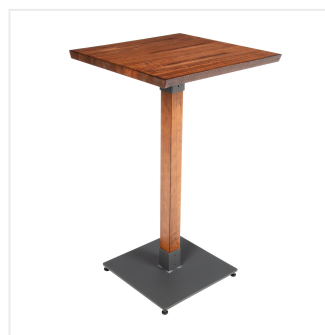

## Lancaster Table & Seating Industrial 24" x 24" Solid Wood Live Edge Bar Height Table with Antique Walnut Finish

#3492424CLW37

Item #: 3492424CLW37 Qty: \_\_\_\_\_

Project: \_\_\_\_\_

Approval: \_\_\_\_\_ Date: \_\_\_\_\_

### Features

- Industrial-style antique walnut wood column with steel base plate and spider
- Solid 1 1/2" thick live edge table top
- Wide, square base with adjustable feet ensures table stability
- 24" length is perfect for seating 2 guests comfortably
- Pair with Lancaster Table & Seating industrial bar stools (sold separately)

## Notes & Details

Feature beautiful wood with reliable durability in your dining room by choosing this Lancaster Table & Seating industrial 24" x 24" solid wood live edge bar height table with antique walnut finish. Complete with an attractive table top and bar height base, this table is the perfect addition to your winery, brewery, or farm-to-table eatery. It combines the natural look of wood with rugged metal accents to add a rustic element with contemporary flair to your establishment. The antique walnut finish highlights the distinctive woodgrain patterns and gives the table a unique aesthetic that can't be duplicated.

Thanks to its 1 1/2" thick European beechwood construction, the table top is durable enough to withstand the wear and tear of everyday use. Its underside includes V-shaped metal braces that prevent the wood from warping, which helps to maintain the smooth, sturdy surface. This table top also features 2 live edges for a rustic look that captures the natural beauty of wood. At 24" in length, it can comfortably seat 2 guests.