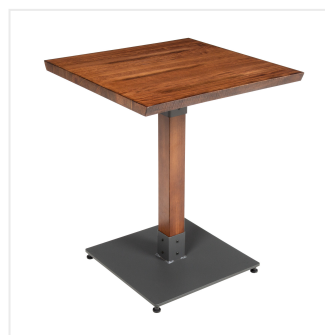

Lancaster Table & Seating Industrial 24" x 24" Solid Wood Live Edge Standard Height Table with Antique Walnut Finish

#3492424CLW30

Item #: 3492424CLW30 Qty: _____

Project: _____

Approval: _____ Date: _____

Features

- Industrial-style antique walnut wood column with steel base plate and spider
- Solid 1 1/2" thick live edge table top
- Wide, square base with adjustable feet ensures table stability
- 24" length is perfect for seating 2 guests comfortably
- Pair with Lancaster Table & Seating industrial chairs (sold separately)

Technical Data

Shape	Square
Style	Solid Wood
Table Seating Capacity	2 Chairs
Tabletop Material	Wood
Tabletop Thickness	1 1/4 Inches
Type	Tables
Usage	Indoor

Plan View

Notes & Details

Feature beautiful wood with reliable durability in your dining room by choosing this Lancaster Table & Seating industrial 24" x 24" solid wood live edge standard height table with antique walnut finish. Complete with an attractive table top and standard height base, this table is the perfect addition to your winery, brewery, or farm-to-table eatery. It combines the natural look of wood with rugged metal accents to add a rustic element with contemporary flair to your establishment. The antique walnut finish highlights the distinctive woodgrain patterns and gives the table a unique aesthetic that can't be duplicated.

Thanks to its 1 1/2" thick European beechwood construction, the table top is durable enough to withstand the wear and tear of everyday use. Its underside includes V-shaped metal braces that prevent the wood from warping, which helps to maintain the smooth, sturdy surface. This table top also features 2 live edges for a rustic look that captures the natural beauty of wood. At 24" in length, it can comfortably seat 2 guests.