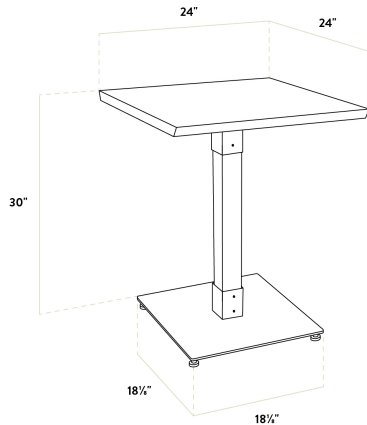

Features

- Industrial-style antique walnut wood column with steel base plate and spider
- Solid 1 1/2" thick live edge table top
- Wide, square base with adjustable feet ensures table stability
- 24" length is perfect for seating 2 guests comfortably
- Pair with Lancaster Table & Seating industrial chairs (sold separately)

Certifications

Seating Capacity: 2

Technical Data

Length	24 Inches
Width	24 Inches
Height	30 Inches
Height Style	Standard Height
Base Color	Black
Color	Brown
Features	Live Edge
Finish	Walnut
Frame Material	Metal
Samples Available	Yes

Technical Data

Shape	Square
Style	Solid Wood
Table Seating Capacity	2 Chairs
Tabletop Material	Wood
Tabletop Thickness	1 1/4 Inches
Type	Tables
Usage	Indoor

Plan View

Notes & Details

Feature beautiful wood with reliable durability in your dining room by choosing this Lancaster Table & Seating industrial 24" x 24" solid wood live edge standard height table with antique walnut finish. Complete with an attractive table top and standard height base, this table is the perfect addition to your winery, brewery, or farm-to-table eatery. It combines the natural look of wood with rugged metal accents to add a rustic element with contemporary flair to your establishment. The antique walnut finish highlights the distinctive woodgrain patterns and gives the table a unique aesthetic that can't be duplicated.

Thanks to its 1 1/2" thick European beechwood construction, the table top is durable enough to withstand the wear and tear of everyday use. Its underside includes V-shaped metal braces that prevent the wood from warping, which helps to maintain the smooth, sturdy surface. This table top also features 2 live edges for a rustic look that captures the natural beauty of wood. At 24" in length, it can comfortably seat 2 guests.