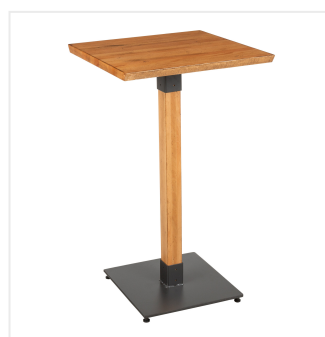

## Lancaster Table & Seating Industrial 24" x 24" Solid Wood Live Edge Bar Height Table with Antique Natural Finish

#3492424CLN37

Item #: 3492424CLN37 Qty: \_\_\_\_\_

Project: \_\_\_\_\_

Approval: \_\_\_\_\_ Date: \_\_\_\_\_

### Features

- Industrial-style antique natural wood column with steel base plate and spider
- Solid 1 1/2" thick live edge table top
- Wide, square base with adjustable feet ensures table stability
- 24" length is perfect for seating 2 guests comfortably
- Pair with Lancaster Table & Seating industrial bar stools (sold separately)

### Technical Data

Length	24 Inches
Width	24 Inches
Height	38 1/4 Inches
Height Style	Bar Height
Base Color	Black
Color	Brown
Features	Live Edge
Finish	Natural
Frame Material	Metal
Samples Available	Yes

## Notes & Details

Feature beautiful wood with reliable durability in your dining room by choosing this Lancaster Table & Seating industrial 24" x 24" solid wood live edge bar height table with antique natural finish. Complete with an attractive table top and bar height base, this table is the perfect addition to your winery, brewery, or farm-to-table eatery. It combines the natural look of wood with rugged metal accents to add a rustic element with contemporary flair to your establishment. The antique natural finish highlights the distinctive woodgrain patterns and gives the table a unique aesthetic that can't be duplicated.