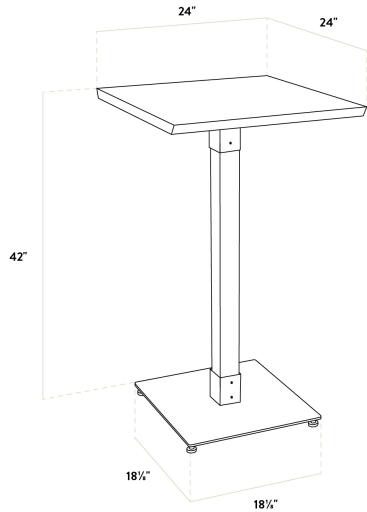

Technical Data

Shape	Square
Style	Solid Wood
Table Seating Capacity	2 Chairs
Tabletop Material	Wood
Tabletop Thickness	1 1/2 Inches
Type	Tables
Usage	Indoor

Plan View

Notes & Details

Feature beautiful wood with reliable durability in your dining room by choosing this Lancaster Table & Seating industrial 24" x 24" solid wood live edge bar height table with antique natural finish. Complete with an attractive table top and bar height base, this table is the perfect addition to your winery, brewery, or farm-to-table eatery. It combines the natural look of wood with rugged metal accents to add a rustic element with contemporary flair to your establishment. The antique natural finish highlights the distinctive woodgrain patterns and gives the table a unique aesthetic that can't be duplicated.

Thanks to its 1 1/2" thick European beechwood construction, the table top is durable enough to withstand the wear and tear of everyday use. Its underside includes V-shaped metal braces that prevent the wood from warping, which helps to maintain the smooth, sturdy surface. This table top also features 2 live edges for a rustic look that captures the natural beauty of wood. At 24" in length, it can comfortably seat 2 guests.

The included table base features a solid beechwood column with a steel base plate and spider attachment. The wide, square base helps prevent the table from wobbling, while the adjustable feet add stability and help protect your floors from scuffs and scratches. Thanks to its generous 300 lb. weight capacity, the table base will provide a reliable foundation for heavy meals, dinnerware, and decor. The table base elevates your table top to bar height, ensuring it stays steady and balanced while guests enjoy your signature drinks and dishes. Pair this table with Lancaster Table & Seating industrial bar stools (sold separately) to complete your dining area.

WARNING: This product can expose you to chemicals including lead, which are known to the State of California to cause cancer, birth defects, or other reproductive harm. For more information, go to www.p65warnings.ca.gov.