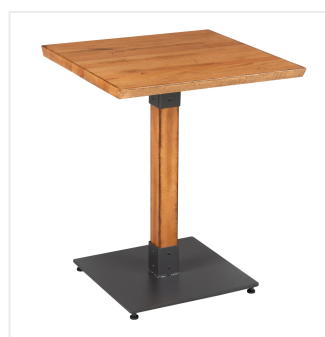

## Lancaster Table & Seating Industrial 24" x 24" Solid Wood Live Edge Standard Height Table with Antique Natural Finish

#3492424CLN30

Item #: 3492424CLN30 Qty: \_\_\_\_\_

Project: \_\_\_\_\_

Approval: \_\_\_\_\_ Date: \_\_\_\_\_

### Features

- Industrial-style antique natural wood column with steel base plate and spider
- Solid 1 1/2" thick live edge table top
- Wide, square base with adjustable feet ensures table stability
- 24" length is perfect for seating 2 guests comfortably
- Pair with Lancaster Table & Seating industrial chairs (sold separately)

## Notes & Details

Feature beautiful wood with reliable durability in your dining room by choosing this Lancaster Table & Seating industrial 24" x 24" solid wood live edge standard height table with antique natural finish. Complete with an attractive table top and standard height base, this table is the perfect addition to your winery, brewery, or farm-to-table eatery. It combines the natural look of wood with rugged metal accents to add a rustic element with contemporary flair to your establishment. The antique natural finish highlights the distinctive woodgrain patterns and gives the table a unique aesthetic that can't be duplicated.

Thanks to its 1 1/2" thick European beechwood construction, the table top is durable enough to withstand the wear and tear of everyday use. Its underside includes V-shaped metal braces that prevent the wood from warping, which helps to maintain the smooth, sturdy surface. This table top also features 2 live edges for a rustic look that captures the natural beauty of wood. At 24" in length, it can comfortably seat 2 guests.