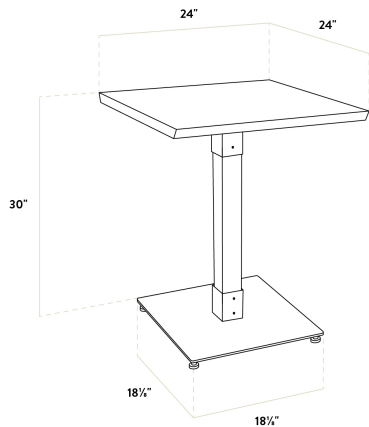

Technical Data

Tabletop Material	Wood
Tabletop Thickness	1 1/4 Inches
Type	Tables
Usage	Indoor

Plan View

Notes & Details

Feature beautiful wood with reliable durability in your dining room by choosing this Lancaster Table & Seating industrial 24" x 24" solid wood live edge standard height table with antique natural finish. Complete with an attractive table top and standard height base, this table is the perfect addition to your winery, brewery, or farm-to-table eatery. It combines the natural look of wood with rugged metal accents to add a rustic element with contemporary flair to your establishment. The antique natural finish highlights the distinctive woodgrain patterns and gives the table a unique aesthetic that can't be duplicated.

Thanks to its 1 1/2" thick European beechwood construction, the table top is durable enough to withstand the wear and tear of everyday use. Its underside includes V-shaped metal braces that prevent the wood from warping, which helps to maintain the smooth, sturdy surface. This table top also features 2 live edges for a rustic look that captures the natural beauty of wood. At 24" in length, it can comfortably seat 2 guests.

The included table base features a solid beechwood column with a steel base plate and spider attachment. The wide, square base helps prevent the table from wobbling, while the adjustable feet add stability and help protect your floors from scuffs and scratches. Thanks to its generous 400 lb. weight capacity, the table base will provide a reliable foundation for heavy meals, dinnerware, and decor. The table base elevates your table top to standard dining height, ensuring it stays steady and balanced while guests enjoy your signature drinks and dishes. Pair this table with Lancaster Table & Seating industrial chairs (sold separately) to complete your dining area.

⚠ WARNING: This product can expose you to chemicals including lead, which are known to the State of California to cause cancer, birth defects, or other reproductive harm. For more information, go to www.p65warnings.ca.gov.