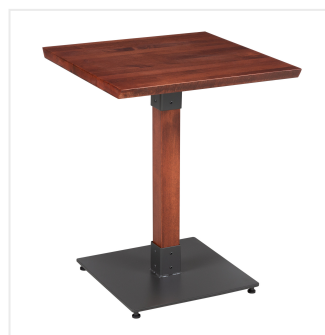

Lancaster Table & Seating Industrial 24" x 24" Solid Wood Live Edge Standard Height Table with Mahogany Finish

#3492424CLM30

Item #: 3492424CLM30 Qty: _____

Project: _____

Approval: _____ Date: _____

Features

- Industrial-style mahogany wood column with steel base plate and spider
- Solid 1 1/2" thick live edge table top
- Wide, square base with adjustable feet ensures table stability
- 24" length is perfect for seating 2 guests comfortably
- Pair with Lancaster Table & Seating industrial chairs (sold separately)

Plan View

Notes & Details

Feature beautiful wood with reliable durability in your dining room by choosing this Lancaster Table & Seating industrial 24" x 24" solid wood live edge standard height table with mahogany finish. Complete with an attractive table top and standard height base, this table is the perfect addition to your winery, brewery, or farm-to-table eatery. It combines the natural look of wood with rugged metal accents to add a rustic element with contemporary flair to your establishment. The mahogany finish highlights the distinctive woodgrain patterns and gives the table a unique aesthetic that can't be duplicated.

Thanks to its 1 1/2" thick European beechwood construction, the table top is durable enough to withstand the wear and tear of everyday use. Its underside includes V-shaped metal braces that prevent the wood from warping, which helps to maintain the smooth, sturdy surface. This table top also features 2 live edges for a rustic look that captures the natural beauty of wood. At 24" in length, it can comfortably seat 2 guests.