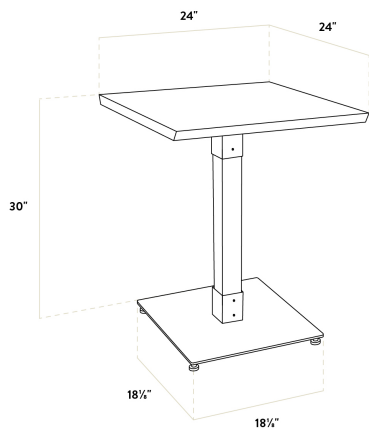

Technical Data

Table Seating Capacity	2 Chairs
Tabletop Material	Wood
Tabletop Thickness	1 1/4 Inches
Type	Tables
Usage	Indoor

Plan View

Notes & Details

Feature beautiful wood with reliable durability in your dining room by choosing this Lancaster Table & Seating industrial 24" x 24" solid wood live edge standard height table with mahogany finish. Complete with an attractive table top and standard height base, this table is the perfect addition to your winery, brewery, or farm-to-table eatery. It combines the natural look of wood with rugged metal accents to add a rustic element with contemporary flair to your establishment. The mahogany finish highlights the distinctive woodgrain patterns and gives the table a unique aesthetic that can't be duplicated.

Thanks to its 1 1/2" thick European beechwood construction, the table top is durable enough to withstand the wear and tear of everyday use. Its underside includes V-shaped metal braces that prevent the wood from warping, which helps to maintain the smooth, sturdy surface. This table top also features 2 live edges for a rustic look that captures the natural beauty of wood. At 24" in length, it can comfortably seat 2 guests.

The included table base features a solid beechwood column with a steel base plate and spider attachment. The wide, square base helps prevent the table from wobbling, while the adjustable feet add stability and help protect your floors from scuffs and scratches. Thanks to its generous 400 lb. weight capacity, the table base will provide a reliable foundation for heavy meals, dinnerware, and decor. The table base elevates your table top to standard dining height, ensuring it stays steady and balanced while guests enjoy your signature drinks and dishes. Pair this table with Lancaster Table & Seating industrial chairs (sold separately) to complete your dining area.

WARNING: This product can expose you to chemicals including lead, which are known to the State of California to cause cancer, birth defects, or other reproductive harm. For more information, go to www.p65warnings.ca.gov.