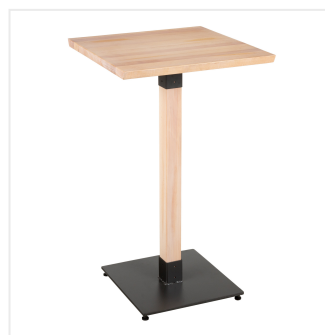

## Lancaster Table & Seating Industrial 24" x 24" Solid Wood Live Edge Bar Height Table with Antique White Wash Finish

#3492424CLH37

Item #: 3492424CLH37 Qty: \_\_\_\_\_

Project: \_\_\_\_\_

Approval: \_\_\_\_\_ Date: \_\_\_\_\_

### Features

- Industrial-style antique white wash wood column with steel base plate and spider
- Solid 1 1/2" thick live edge table top
- Wide, square base with adjustable feet ensures table stability
- 24" length is perfect for seating 2 guests comfortably
- Pair with Lancaster Table & Seating industrial bar stools (sold separately)

### Technical Data

Length	24 Inches
Width	24 Inches
Height	38 1/4 Inches
Height Style	Bar Height
Base Color	Black
Color	Beige
Features	Live Edge
Finish	White Wash
Frame Material	Metal
Samples Available	Yes

## Notes & Details

Feature beautiful wood with reliable durability in your dining room by choosing this Lancaster Table & Seating industrial 24" x 24" solid wood live edge bar height table with antique white wash finish. Complete with an attractive table top and bar height base, this table is the perfect addition to your winery, brewery, or farm-to-table eatery. It combines the natural look of wood with rugged metal accents to add a rustic element with contemporary flair to your establishment. The antique white wash finish highlights the distinctive woodgrain patterns and gives the table a unique aesthetic that can't be duplicated.