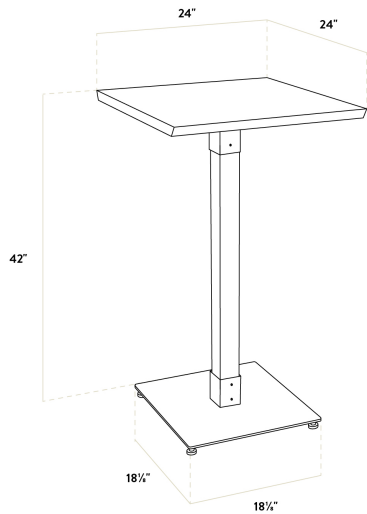

Technical Data

Shape	Square
Style	Solid Wood
Table Seating Capacity	2 Chairs
Tabletop Material	Wood
Tabletop Thickness	1 1/2 Inches
Type	Tables
Usage	Indoor

Plan View

Notes & Details

Feature beautiful wood with reliable durability in your dining room by choosing this Lancaster Table & Seating industrial 24" x 24" solid wood live edge bar height table with antique white wash finish. Complete with an attractive table top and bar height base, this table is the perfect addition to your winery, brewery, or farm-to-table eatery. It combines the natural look of wood with rugged metal accents to add a rustic element with contemporary flair to your establishment. The antique white wash finish highlights the distinctive woodgrain patterns and gives the table a unique aesthetic that can't be duplicated.

Thanks to its 1 1/2" thick European beechwood construction, the table top is durable enough to withstand the wear and tear of everyday use. Its underside includes V-shaped metal braces that prevent the wood from warping, which helps to maintain the smooth, sturdy surface. This table top also features 2 live edges for a rustic look that captures the natural beauty of wood. At 24" in length, it can comfortably seat 2 guests.

The included table base features a solid beechwood column with a steel base plate and spider attachment. The wide, square base helps prevent the table from wobbling, while the adjustable feet add stability and help protect your floors from scuffs and scratches. Thanks to its generous 300 lb. weight capacity, the table base will provide a reliable foundation for heavy meals, dinnerware, and decor. The table base elevates your table top to bar height, ensuring it stays steady and balanced while guests enjoy your signature drinks and dishes. Pair this table with Lancaster Table & Seating industrial bar stools (sold separately) to complete your dining area.

⚠ WARNING: This product can expose you to chemicals including lead, which are known to the State of California to cause cancer, birth defects, or other reproductive harm. For more information, go to www.p65warnings.ca.gov.