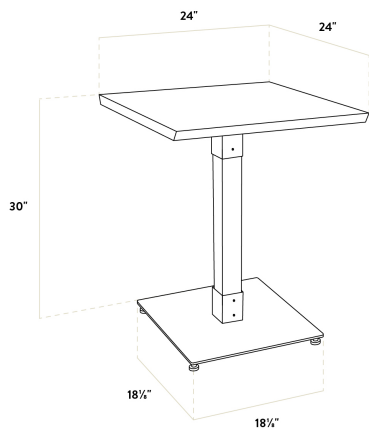

Features

- Industrial-style antique white wash wood column with steel base and spider
- Solid 1 1/2" thick live edge table top
- Wide, square base with adjustable feet ensures table stability
- 24" length is perfect for seating 2 guests comfortably
- Pair with Lancaster Table & Seating industrial chairs (sold separately)

Certifications

Seating Capacity: 2

Technical Data

Length	24 Inches
Width	24 Inches
Height Style	Standard Height
Base Color	Black
Color	Beige
Features	Live Edge
Finish	White Wash
Samples Available	Yes
Shape	Square
Style	Solid Wood

Technical Data

Table Seating Capacity	2 Chairs
Tabletop Material	Wood
Tabletop Thickness	1 1/4 Inches
Type	Tables
Usage	Indoor

Plan View

Notes & Details

Feature beautiful wood with reliable durability in your dining room by choosing this Lancaster Table & Seating industrial 24" x 24" solid wood live edge standard height table with antique white wash finish. Complete with an attractive table top and standard height base, this table is the perfect addition to your winery, brewery, or farm-to-table eatery. It combines the natural look of wood with rugged metal accents to add a rustic element with contemporary flair to your establishment. The antique white wash finish highlights the distinctive woodgrain patterns and gives the table a unique aesthetic that can't be duplicated.

Thanks to its 1 1/2" thick European beechwood construction, the table top is durable enough to withstand the wear and tear of everyday use. Its underside includes V-shaped metal braces that prevent the wood from warping, which helps to maintain the smooth, sturdy surface. This table top also features 2 live edges for a rustic look that captures the natural beauty of wood. At 24" in length, it can comfortably seat 2 guests.