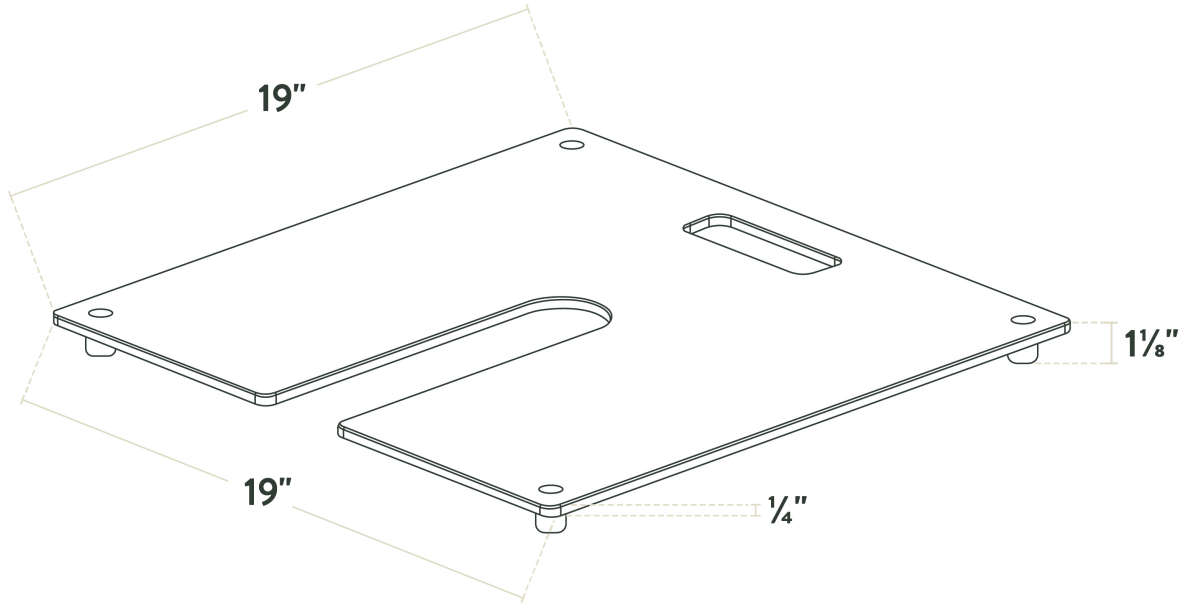

Lancaster Table & Seating 50 lb. Square Black Steel Umbrella Base with Wheels and 30 lb. Stack Plate

#247BASEKSSW

Item #: 247BASEKSSW Qty: _____

Project: _____

Approval: _____ Date: _____

Features

- Durable steel construction
- Compatible with 1 1/2" umbrella poles
- Includes a 30 lb. stack plate for added stability
- Wheels allow for easier mobility
- Keeps your umbrella secure and upright

Technical Data

Length	19 Inches
Width	19 Inches
Height	15 Inches
Plate Length	19 Inches
Plate Width	19 Inches
Plate Height	1 1/8 Inches
Compatible Pole Diameter	1 1/2 Inches
Assembled	Assembly Required
Color	Black
Features	Wheels

Technical Data

Material	Steel
Shape	Square
Type	Bases
Weight	80 lb.

Plan View

#427BASESTQS / #427BASEKSSQ / #247BASEKSSW

#427BASESTSQW / #247BASEKSSW

Notes & Details

Keep your umbrella secure with this Lancaster Table & Seating 50 lb. steel umbrella base with wheels and 30 lb. stack plate. This 50 lb. base is made of durable steel and is sure to help keep your umbrella upright. Better yet, it comes with a 30 lb. stack plate to provide extra stability in windy conditions. This unit is compatible with 1 1/2" umbrella poles. It includes wheels for convenient mobility, allowing you to easily move your umbrella as needed to shade different areas. To keep your umbrella upright and prevent damage, go with this convenient 50 lb. base!