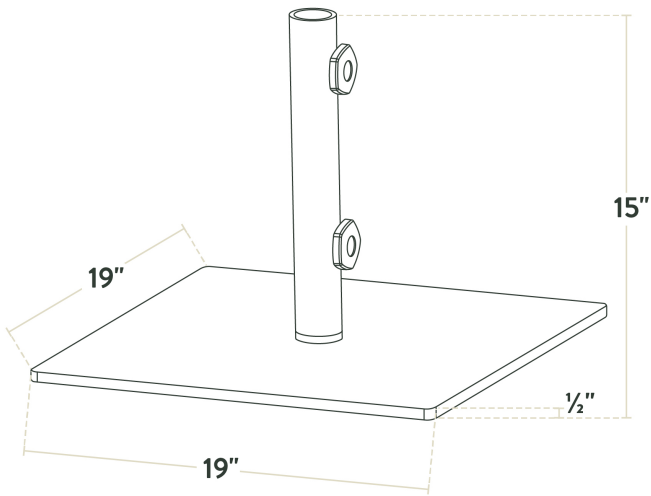

Lancaster Table & Seating 50 lb. Square Black Steel Umbrella Base with Wheels and 30 lb. Stack Plate

#247BASEKSSW

Item #: 247BASEKSSW Qty: _____

Project: _____

Approval: _____ Date: _____

Features

- Durable steel construction
- Compatible with 1 1/2" umbrella poles
- Includes a 30 lb. stack plate for added stability
- Wheels allow for easier mobility
- Keeps your umbrella secure and upright

Technical Data

Length	19 Inches
Width	19 Inches
Height	15 Inches
Plate Length	19 Inches
Plate Width	19 Inches
Plate Height	1 1/8 Inches
Compatible Pole Diameter	1 1/2 Inches
Assembled	Assembly Required
Color	Black
Features	Wheels

Technical Data

Material	Steel
Shape	Square
Type	Bases
Weight	80 lb.

Plan View

#427BASESTQS / #427BASEKSSQ / #247BASEKSSW

#427BASESTSQW / #247BASEKSSW

Notes & Details

Keep your umbrella secure with this Lancaster Table & Seating 50 lb. steel umbrella base with wheels and 30 lb. stack plate. This 50 lb. base is made of durable steel and is sure to help keep your umbrella upright. Better yet, it comes with a 30 lb. stack plate to provide extra stability in windy conditions. This unit is compatible with 1 1/2" umbrella poles. It includes wheels for convenient mobility, allowing you to easily move your umbrella as needed to shade different areas. To keep your umbrella upright and prevent damage, go with this convenient 50 lb. base!