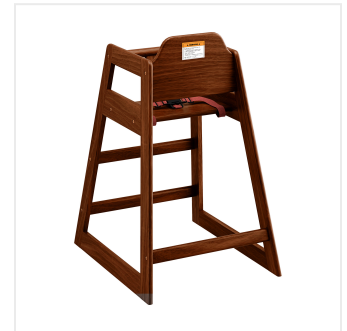

Lancaster Table & Seating Standard Height Wooden High Chair with Dark Brown Finish - Unassembled

#164WHCKDDB

Item #: 164WHCKDDB Qty: _____
 Project: _____
 Approval: _____ Date: _____

Features

- Solid premium wood construction with classic dark brown finish
- Rounded corners and edges provide additional safety and comfort
- Includes a crotch panel and 3-point harness to keep children secure
- Easy to clean
- Ships unassembled to save you money on shipping costs

Provide your smallest guests with a place to sit with the Lancaster Table & Seating standard height restaurant wooden high chair with dark brown finish! Thanks to this sturdy high chair, you can easily keep your youngest guests safe and tightly secure while they're in your family-friendly restaurant or diner. The chair is designed to keep children comfortably restrained. Plus, the sleek dark brown color adds a nice visual appeal to your dining setup.

Thanks to the rounded corners, this high chair ensures that children have a comfortable place to rest their arms while they sit. This also helps prevent other guests and wait staff from injuring themselves should they brush against the chair. The smaller opening on the side panels and leg holes, as well as the crotch panel and 3-point harness all help secure a child in place so they can't wiggle free and fall. To save you money on costly shipping expenses, this chair ships unassembled. To assemble, all necessary hardware is included. You will also receive a double-ended Allen key with screwdriver and flat head ends. Make sure you can accommodate guests of all ages with this comfortable, safe high chair from Lancaster Table & Seating.