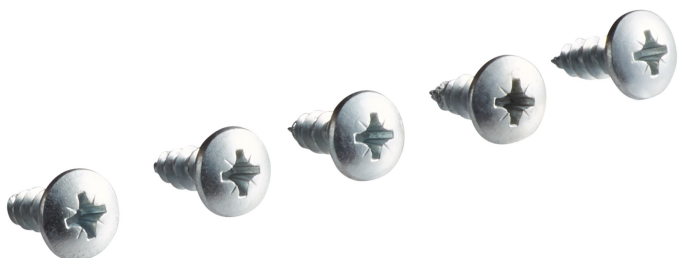

Lancaster Table & Seating Spartan Series Seat Screws for Metal Chairs

#164WGLADSRW

Item #: 164WGLADSRW Qty: _____

Project: _____

Approval: _____ Date: _____

Technical Data

| | |
|------|-------------------------|
| Type | Hardware Sets Screws |
|------|-------------------------|

Features

- Direct replacement for original part
- For use with select Lancaster Table & Seating Spartan metal chairs

Notes & Details

This Lancaster Table & Seating Spartan Series seat screw set is a perfect replacement for the parts that came with metal chairs. This set contains the screws needed to mount your chair's seat to the frame, so be sure to fix a broken part promptly, or keep a few spares onhand for faster repairs.