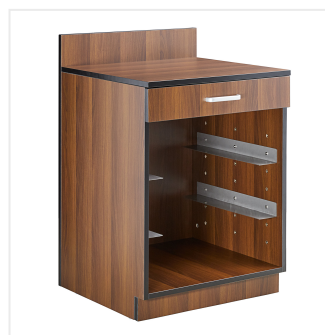

Lancaster Table & Seating 24" Walnut Waitress Station with Drawer and 4 Adjustable Stainless Steel Rack Holders

#164WAITRS5WL

Item #: 164WAITRS5WL Qty: _____

Project: _____

Approval: _____ Date: _____

Features

- Walnut laminated melamine construction with 3mm thick PVC edging
- 24" height elevates the look of your establishment
- One drawer for flatware / cutlery
- 4 adjustable stainless steel rack holders for glass or flatware
- Ideal for nearly any dining setting

Technical Data

Width	23 11/16 Inches
Depth	23 11/16 Inches
Height	36 3/16 Inches
Casters	Without Casters
Color	Brown
Material	Laminated Melamine
Type	Server Stations

Notes & Details

You can have all the tools you need to keep your customers satisfied at your disposal with this Lancaster Table & Seating 24" walnut waitress station with drawer and 4 adjustable stainless steel rack holders. Durable enough to last and ideal for use in nearly any dining setting, this walnut finished waitress station is perfect for keeping silverware and glassware ready and organized for all your servers.

This waitress station comes with one drawer that is able to hold a cutlery box, one bottom shelf for extra storage, as well as four adjustable stainless steel rack holders that can accommodate a total of two racks (sold separately) in order to keep glass and flatware organized. With this station, you can also store other essential items like menus or napkins close at hand to keep your restaurant service running smoothly. The drawer features roller bearing self closing slide tracks. It also features a laminated melamine construction that's paired with 3mm thick PVC edging to ensure extra strength and durability so you can be sure that it will provide long-lasting use in your establishment. Optimize service in your establishment with the help of this waitress station!