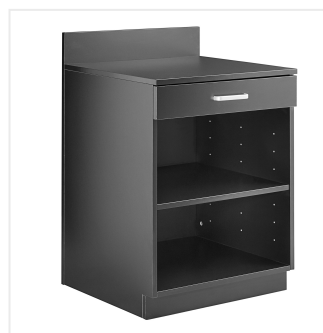

Lancaster Table & Seating 24" Black Waitress Station with Drawer and Adjustable Shelf

#164WAITRS4BK

Item #: 164WAITRS4BK Qty: _____

Project: _____

Approval: _____ Date: _____

Features

- Black laminated melamine construction with 3mm thick PVC edging
- 36" height elevates the look of your establishment
- Includes one drawer for flatware and cutlery
- One adjustable shelf for storage
- Ideal for nearly any dining setting

Technical Data

Width	23 11/16 Inches
Depth	23 15/16 Inches
Height	36 3/16 Inches
Casters	Without Casters
Color	Black
Material	Laminated Melamine
Type	Server Stations

Notes & Details

You can have all the tools you need to keep your customers satisfied at your disposal with this Lancaster Table & Seating 24" black waitress station with drawer and adjustable shelf. Durable enough to last and ideal for use in nearly any dining setting, this black waitress station is perfect for keeping silverware and glassware ready and organized for all your servers.

This waitress station comes with one drawer that is able to hold a cutlery box, one adjustable shelf, and one bottom shelf for extra storage. With this station, you can also store other essential items like menus or napkins close at hand to keep your restaurant service running smoothly. The drawer features roller-bearing self-closing slide tracks. It also features a laminated melamine construction that's paired with 3mm thick PVC edging to ensure extra strength and durability, so you can be sure that it will provide long-lasting use in your establishment. Optimize service in your establishment with the help of this waitress station!